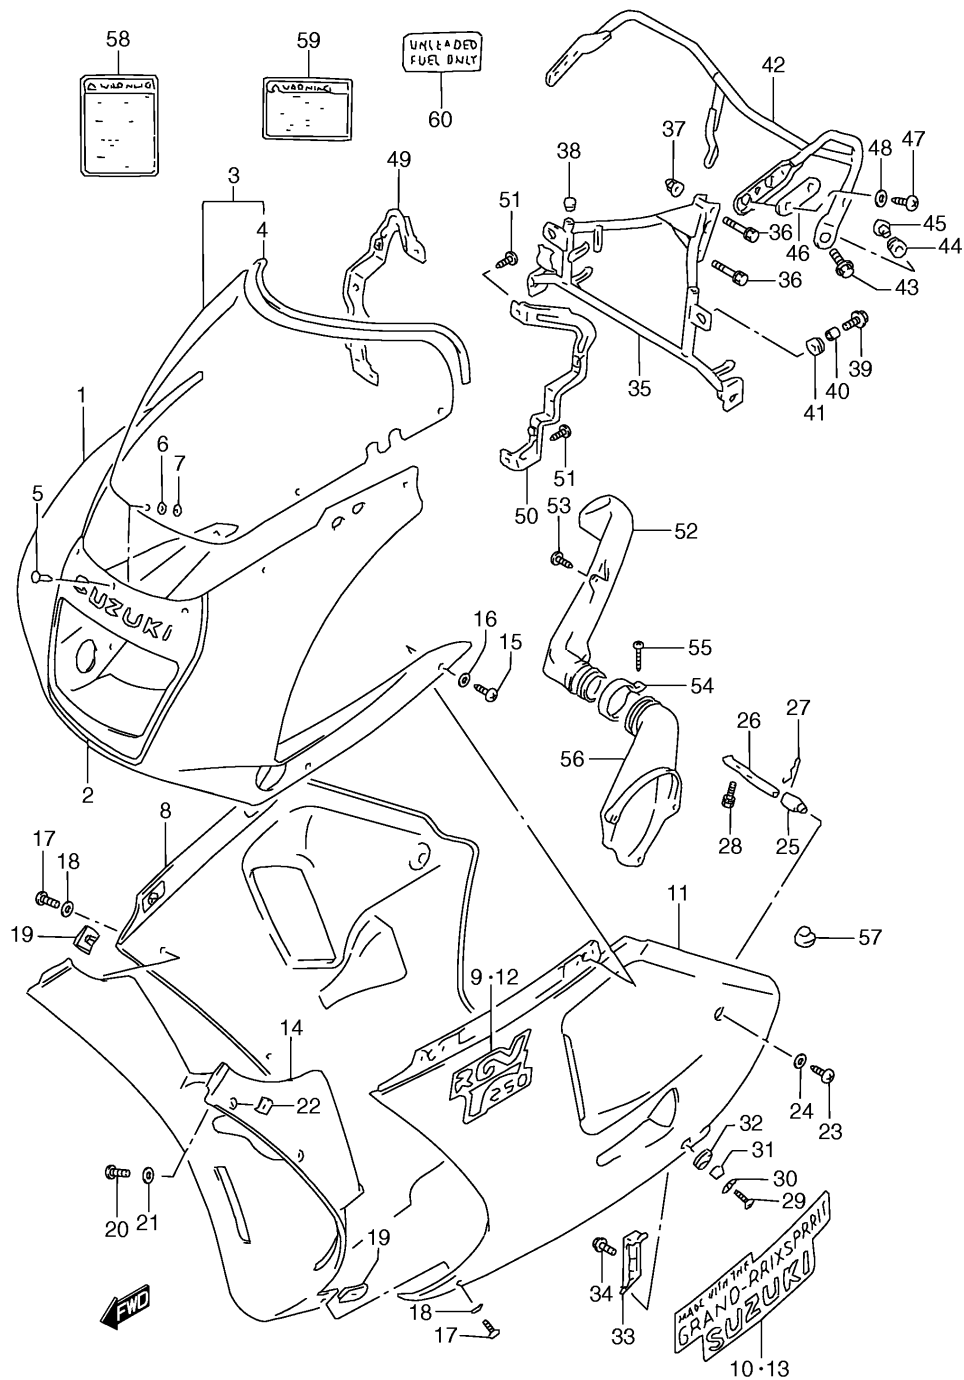

N° Réf.	N° Pièce	Désignation
1	94400-22D10-33J	Cowling Assy, Body (black)
2	68275-22D20-C68	• Tape, Upper
3	94610-22D01	Window Screen Set
4	94631-22D00	• Molding
5	94616-22D00	Pin, Window Screen
6	09320-04007	Cushion (4x13x1.0)
7	09148-04032	Nut
8	94407-22D10-33J	Cowling Assy, Under Rh (black)
8	94407-23D10-33J	Cowling Assy, Under Rh (black)
9	68181-22D00-C69	• Emblem, Under "rgv"
10	68181-22D10-3WC	• Emblem, Under Rh
11	94408-22D10-33J	Cowling Assy, Under Lh (black)
11	94408-23D10-33J	Cowling Assy, Under Lh (black)
12	68181-22D00-C69	• Emblem, Under "rgv"
13	68191-22D10-3WC	• Emblem, Under Lh
14	94490-22D00-019	Cowling, Under Center (black)
14	94490-22D30-019	Cowling, Under Center (black)
15	09139-05044	Screw
16	09161-07009	Washer
17	09139-05043	Screw
18	09161-07009	Washer
19	94484-12C11	Nut
20	03242-05165	Screw
21	09161-05017	Washer
22	09148-05004	Nut
23	09139-06053	Screw
24	09160-06053	Washer
25	94520-12C00	Plug, Under Center
26	94522-12C00	Pipe, Under Center
27	94523-12C00	Pin, Under Pipe
28	01137-06205	Bolt
29	09139-06053	Screw
30	09160-06056	Washer (6.5x18x1)
31	09180-06114	Spacer
32	09320-09016	Cushion
33	94740-22D01	Bracket, Under Cowling Lower
33	94740-22D01	Bracket, Under Lower Lh
33	94740-22D10	Bracket, Under Lower Rh
34	09116-06027	Bolt (6x16)
35	94510-22D00	Brace, Cowling
36	01137-08355	Bolt
37	08313-21085	Nut
38	09250-08013	Cap
39	09116-06143	Bolt (6x20)
40	09180-06114	Spacer
41	09320-08047	Cushion
42	94520-22D00	Brace, Rear View Mirror
43	09116-06143	Bolt (6x20)
44	09320-09009	Cushion
45	09169-06062	Washer
46	94576-22D00	Cushion, Rear View Mirror
47	09136-06004	Screw (6x12)
48	09161-06023	Washer