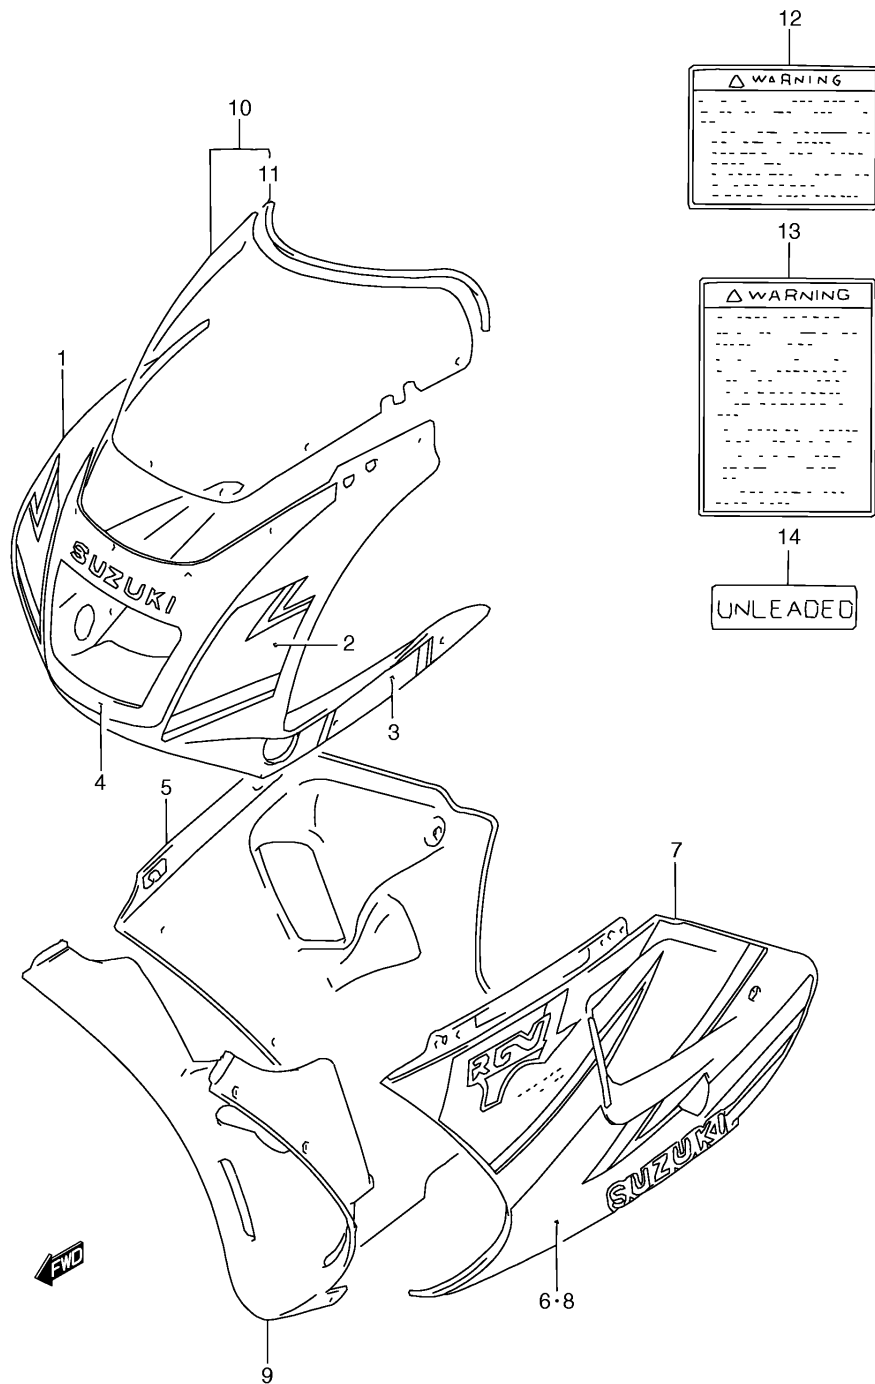

N° Réf.	N° Pièce	Désignation
1	94400-23D40-0JW	Cowling Assy, Body (white)
2	68270-22D30-M98	• . Tape Set, Front
3	68280-22D30-M97	• . Tape Set, Side
4	68275-22D40-M99	• . Tape, Zecken
5	94407-23D80-0JW	Cowling Assy, Under Rh (white)
5	94407-22E00-0JW	Cowling Assy, Under Rh (white)
6	68180-22D10-1NK	• . Tape Set, Under Rh
7	94408-23D80-0JW	Cowling Assy, Under Lh (white)
7	94408-22E00-0JW	Cowling Assy, Under Lh (white)
8	68190-22D10-1NK	• . Tape Set, Under Lh
9	94490-22D00-0MA	Cowling, Under Center (white)
9	94490-22D30-0MA	Cowling, Under Center (white)
10	94610-22D02	Screen Set, Wind
11	94631-10D01	• . Molding
12	68319-40C00	Label, Warning Safety
12	68319-40C20	Label, Warning Safety
12	68319-40C30	Label, Warning Safety
12	68319-40C40	Label, Warning Safety
13	68612-48B00	Label, Warning Screen
13	68612-48B10	Label, Warning Screen
13	68612-48B20	Label, Warning Screen
14	68623-17D00	Label, Caution Fuel
14	68623-22D00	Label, Caution Fuel
14	86932-73060	Label, Caution Fuel
15	68332-22D30	Label, Tire Air Pressure
15	68332-22D50	Label, Tire Air Pressure