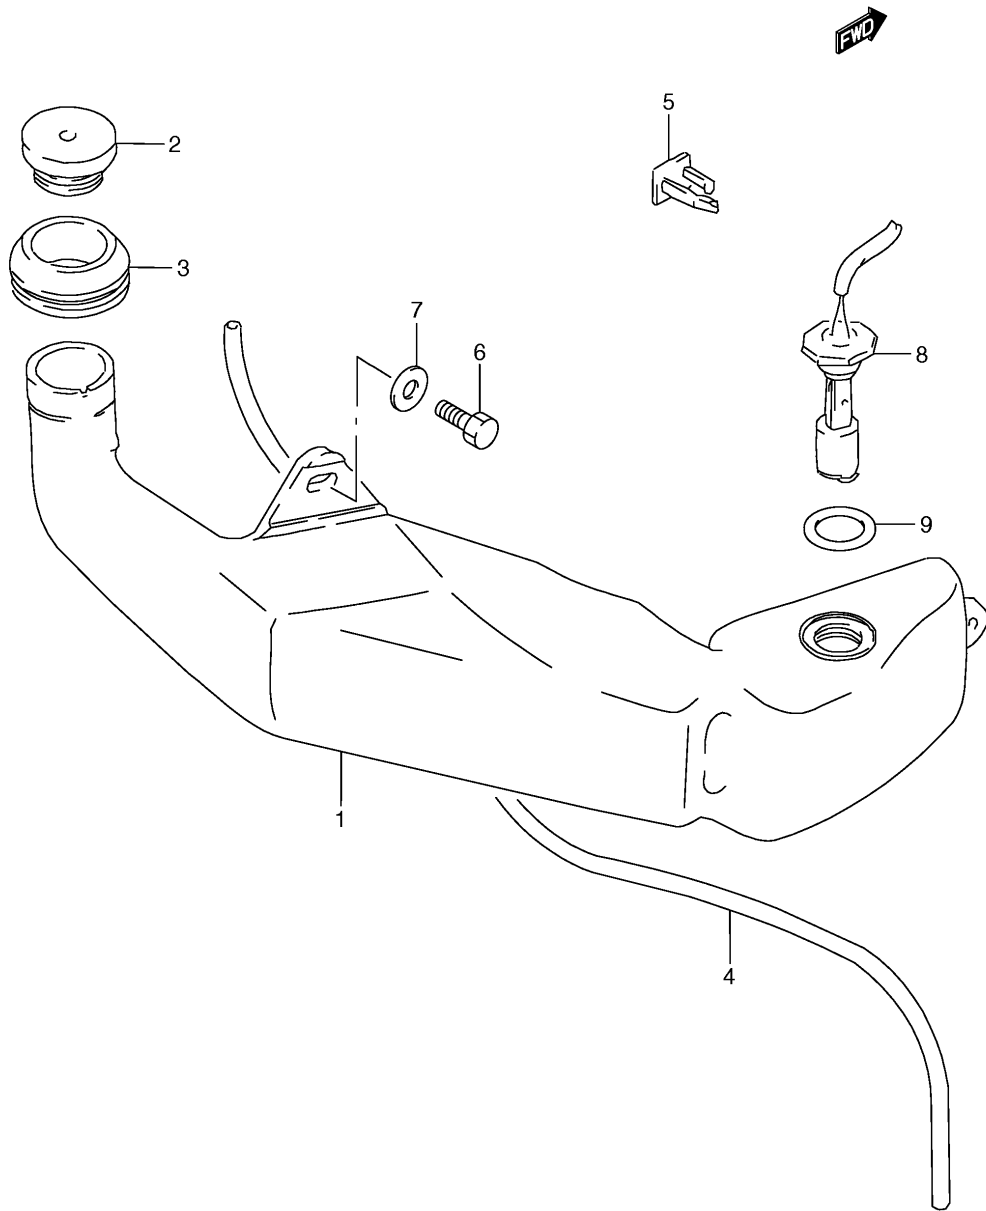

N° Réf.	N° Pièce	Désignation
1	44611-22D00	Tank, Oil
2	44651-04701	Cap, Oil Tank
3	44667-12C00	Rubber, Oil Tank Inlet
4	09352-50823-600	Hose (5x8.2x600)
4	09352-50823-00B	Hose (5x8.2x2000)
5	09408-00146	Clamp
6	09116-06010	Bolt (6x20)
7	09160-06028	Washer (6.5x18x1)
8	37880-22D00	Switch Assy, Oil Level
9	44643-31000	Gasket