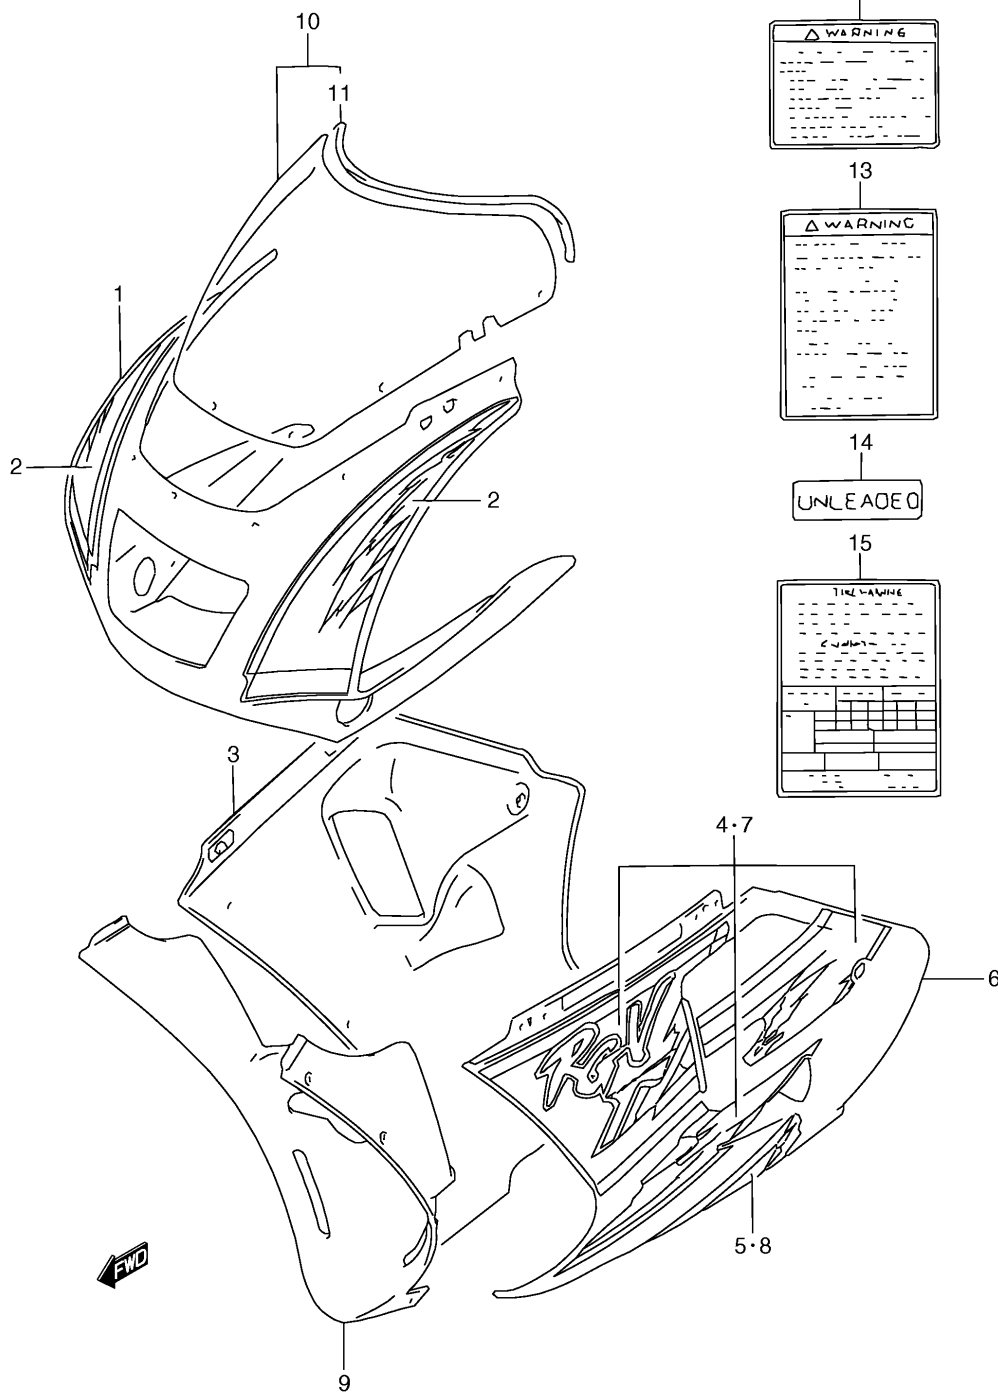

N° Réf.	N° Pièce	Désignation
1	94400-22E00-1LE	Cowling Assy, Body (blue)
2	68270-22D40-A5H	. . Tape Set, Cowling
3	94407-22E30-1LE	Cowling Assy, Under Rh (blue)
3	94407-22E50-1LE	Cowling Assy, Under Rh (blue)
4	68180-22D30-1UK	. . Tape Set, Under Rh
5	68185-19D10-A5H	. . Tape, Under Rh
6	94408-22E30-1LE	Cowling Assy, Under Lh (blue)
6	94408-22E50-1LE	Cowling Assy, Under Lh (blue)
7	68190-22D30-1UK	. . Tape Set, Under Lh
8	68195-19D10-A5H	. . Tape, Under Lh
9	94490-22D00-019	Cowling, Under Center (black)
9	94490-22D30-019	Cowling, Under Center (black)
10	94610-22D02	Ssreen Set, Wind
11	94631-10D01	. . Molding
12	68319-40C00	Label, Warning Safety (english)
12	68319-40C20	Label, Warning Safety (german)
12	68319-40C30	Label, Warning Safety (french)
12	68319-40C40	Label, Warning Safety (italian)
13	68612-48B00	Label, Warning Screen
13	68612-48B10	Label, Warning Screen
13	68612-48B20	Label, Warning Screen
14	68623-17D00	Label, Caution Fuel
14	68623-22D00	Label, Caution Fuel
14	86932-73060	Label, Caution Fuel
15	68332-22D30	Label, Tire Air Pressure
15	68332-22D50	Label, Tire Air Pressure