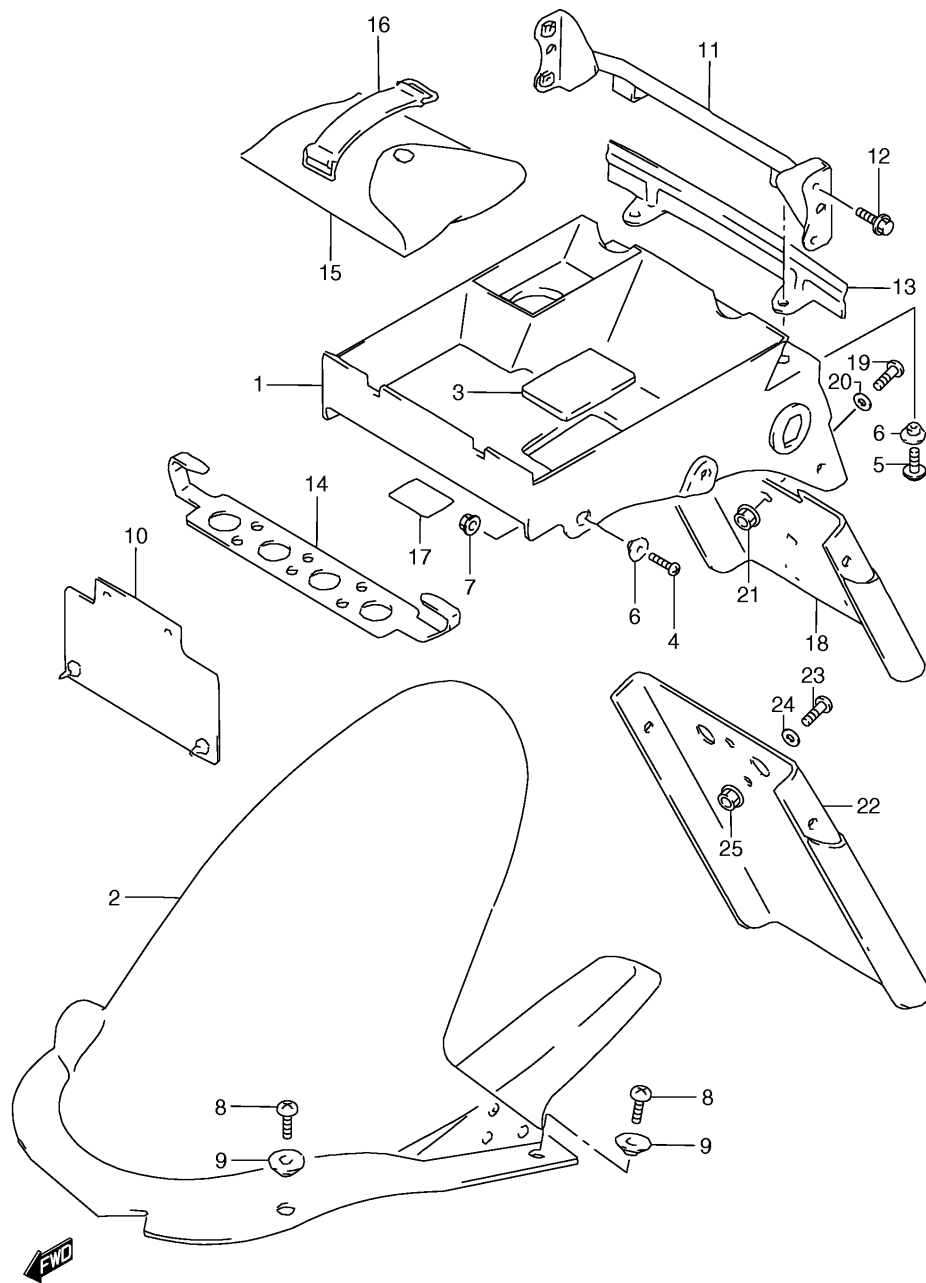

N° Réf.	N° Pièce	Désignation
1	63113-22D00	Body, Rear Fender Rear
1	63113-22D10	Body, Rear Fender Rear
1	63113-22D20	Body, Rear Fender Rear
2	63110-22D00	Fender, Rear Lower
3	63175-12C00	Cap, Rear Fender Rear
4	02142-06307	Screw
5	01570-06167	Bolt
6	09169-06033	Washer
7	08316-26068	Nut
8	02142-06164	Screw
9	09169-06026	Washer
10	63411-12C00	Mud Guard, Rear Fender
11	63210-22D00	Brace, Rear Fender
12	01517-06125	Bolt
13	63115-22D00	Plate, Rear Fender Cover
14	95721-22D00	Holder, Helmet
15	09800-20024	Tool Assy
16	09462-00034	Band
17	63115-06C00	Tape, Rear Fender
18	63311-12C00	Extension, Rear Fender
18	63311-48B21	Extension, Rear Fender
19	02142-06164	Screw
20	09160-06019	Washer
21	08319-21066	Nut
22	63331-22D00	Mud Guard, Rear Fender
23	02142-06164	Screw
24	09160-06019	Washer
25	08319-21066	Nut
26	99011-22D50-046	Manual, Owner's
26	99011-22D50-22G	Manual, Owner's