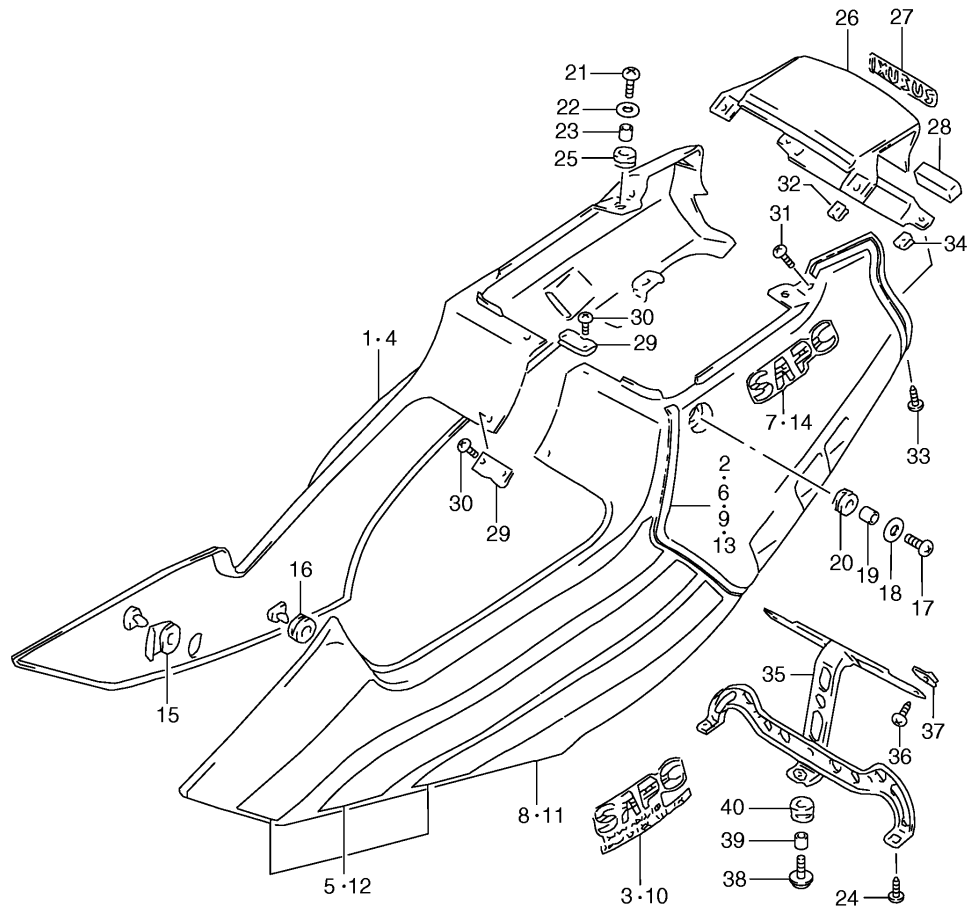

N° Réf.	N° Pièce	Désignation
1	47110-22D11-C67	Cover, Frame Rh
2	68135-22D20-0FP	• . Tape, Frame Cover Rh (silver)
3	68131-22D10-3WC	• . Emblem, Frame Cover
4	47110-22D20-0JW	Cover, Frame Rh (white)
5	68130-22D00-C21	• . Tape Set, Frame Cover Rh
6	68135-22D10-0NE	• . Tape, Frame Cover Rh (blue)
7	68131-22D00-3RZ	• . Emblem, Frame Cover
8	47210-22D11-C67	Cover, Frame Lh
9	68145-22D20-0FP	• . Tape, Frame Cover Lh (silver)
10	68131-22D10-3WC	• . Emblem, Frame Cover
11	47210-22D20-0JW	Cover, Frame Lh (white)
12	68140-22D00-C21	• . Tape Set, Frame Cover Lh
13	68145-22D10-0NE	• . Tape, Frame Cover Lh (blue)
14	68131-22D00-3RZ	• . Emblem, Frame Cover
15	47164-12C01	Cushion, Frame Cover Front
16	09320-08028	Cushion
17	09139-06050	Screw (6x20)
18	09160-06054	Washer (6.5x22x1.6)
19	09180-06027	Spacer (6.3x9.1x6.7)
20	94433-26B00	Cushion
21	09139-06063	Screw (6x20)
22	09160-06063	Washer (6.5x22x1.6)
23	09180-06027	Spacer (6.3x9.1x6.7)
24	09136-06062	Screw (6x16)
25	94433-26B00	Cushion
26	47310-22D00-33J	Cover, Frame Center (black)
26	47310-22D00-0JW	Cover, Frame Center (white)
27	68166-31300-0FP	• . Emblem (silver)
27	68166-31300-0NE	• . Emblem (blue)
28	47191-22D00	• . Rubber
29	47168-12C00	Nut, Frame Cover Center
30	09139-05020	Screw
31	03241-15125	Screw
32	09148-05019	Nut
33	03142-04125	Screw
34	09148-04024	Nut
35	47410-22D00	Bracket, Tail Lamp Rear
36	03541-04125	Screw
37	09148-05019	Nut
38	09116-06010	Bolt (6x20)
39	09180-06044	Spacer (6.1x8x9.5)
40	09320-08048	Cushion