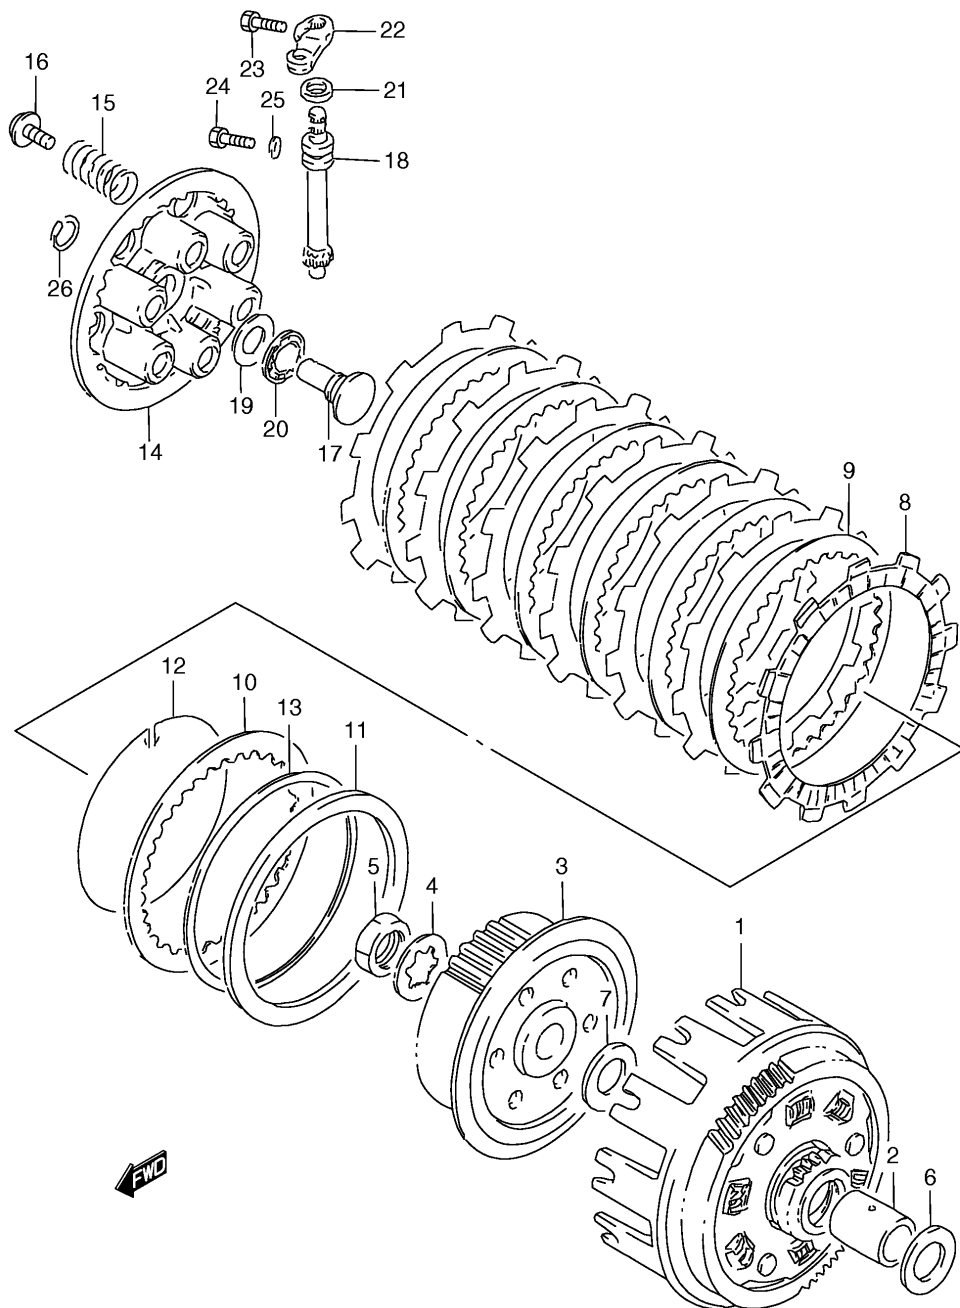

N° Réf.	N° Pièce	Désignation
1	21200-12C15	Gear Assy, Primary Driven
2	21251-12C01	Spacer, Primary Driven
3	21410-16712	Hub, Clutch Sleeve
4	09167-20009	Lock Washer
5	09140-20001	Nut
6	09160-20067	Washer (20x36x3)
7	09160-20063	Washer (20x36x2)
8	21441-37400	Plate, Clutch Drive (t:3)
9	21451-45000	Plate, Clutch Driven (t:1.6)
10	21451-31000	Plate, Clutch Driven (t:2.0)
11	21471-45101	Seat, Wave Washer
12	21481-45100	Ring, Stopper
13	09164-00003	Wave Washer
14	21462-12C00	Disk, Clutch Pressure
15	09440-19023	Spring
16	09116-06016	Bolt
17	23165-21A11	Rack, Clutch Release
18	23261-20A00	Pinion, Clutch
19	09160-15015	Washer (15x28x1)
20	09263-15003	Bearing (15x28x2)
21	09285-10004	Oil Seal (10x17x5)
22	23271-12C00	Arm, Clutch Release
23	01107-06167	Bolt
24	09135-06009	Bolt
25	08322-21067	Washer
26	09380-15001	Snap Ring