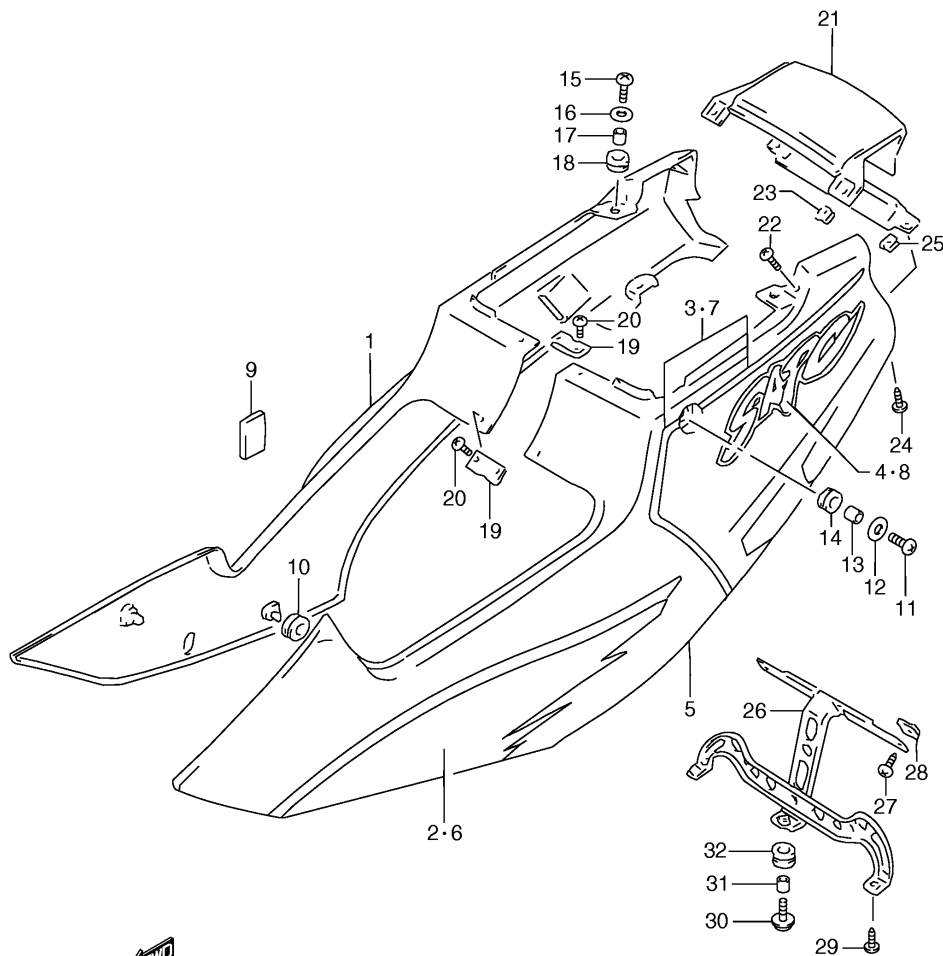

N° Réf.	N° Pièce	Désignation
1	47110-23D60-0JW	Cover, Frame Rh (white)
1	47110-23D60-17U	Cover, Frame Rh (gray)
2	68135-22D90-C3T	. Tape, Frame Cover Rh
2	68135-22D90-C8K	. Tape, Frame Cover Rh
3	68136-22D40-C5N	. Tape, Zecken Rh
3	68136-22D40-C3R	. Tape, Zecken Rh
4	68131-22D30-C8L	. Emblem, Rh
4	68131-22D30-C8M	. Emblem, Rh
5	47210-23D60-0JW	Cover, Frame Lh (white)
5	47210-23D60-17U	Cover, Frame Lh (gray)
6	68145-22D90-C3T	. Tape, Frame Cover Lh
6	68145-22D90-C8K	. Tape, Frame Cover Lh
7	68146-22D40-C5N	. Tape, Zecken Lh
7	68146-22D40-C3R	. Tape, Zecken Lh
8	68131-22D30-C8L	. Emblem, Lh
8	68131-22D30-C8M	. Emblem, Lh
9	41881-06C00	Protector
10	09320-08018	Cushion
11	02142-06207	Screw, Side
12	09160-06054	Washer
13	09180-06027	Spacer
14	94433-26B00	Cushion
17	09180-06027	Spacer
18	94433-26B00	Cushion
19	47168-12C00	Nut, Center
20	02142-05103	Screw
21	47311-22D10-0JW	Cover, Frame Center (white)
21	47311-22D10-17U	Cover, Frame Center (gray)
22	03241-15123	Screw
23	09148-05019	Nut
24	03541-14123	Screw, Lower
25	09148-04024	Nut
26	47410-22D12	Bracket, Tail Lamp Rear
27	03241-15123	Screw
28	09148-05019	Nut
29	03141-14123	Screw
30	09116-06010	Bolt
31	09180-06044	Spacer
32	09320-08048	Cushion