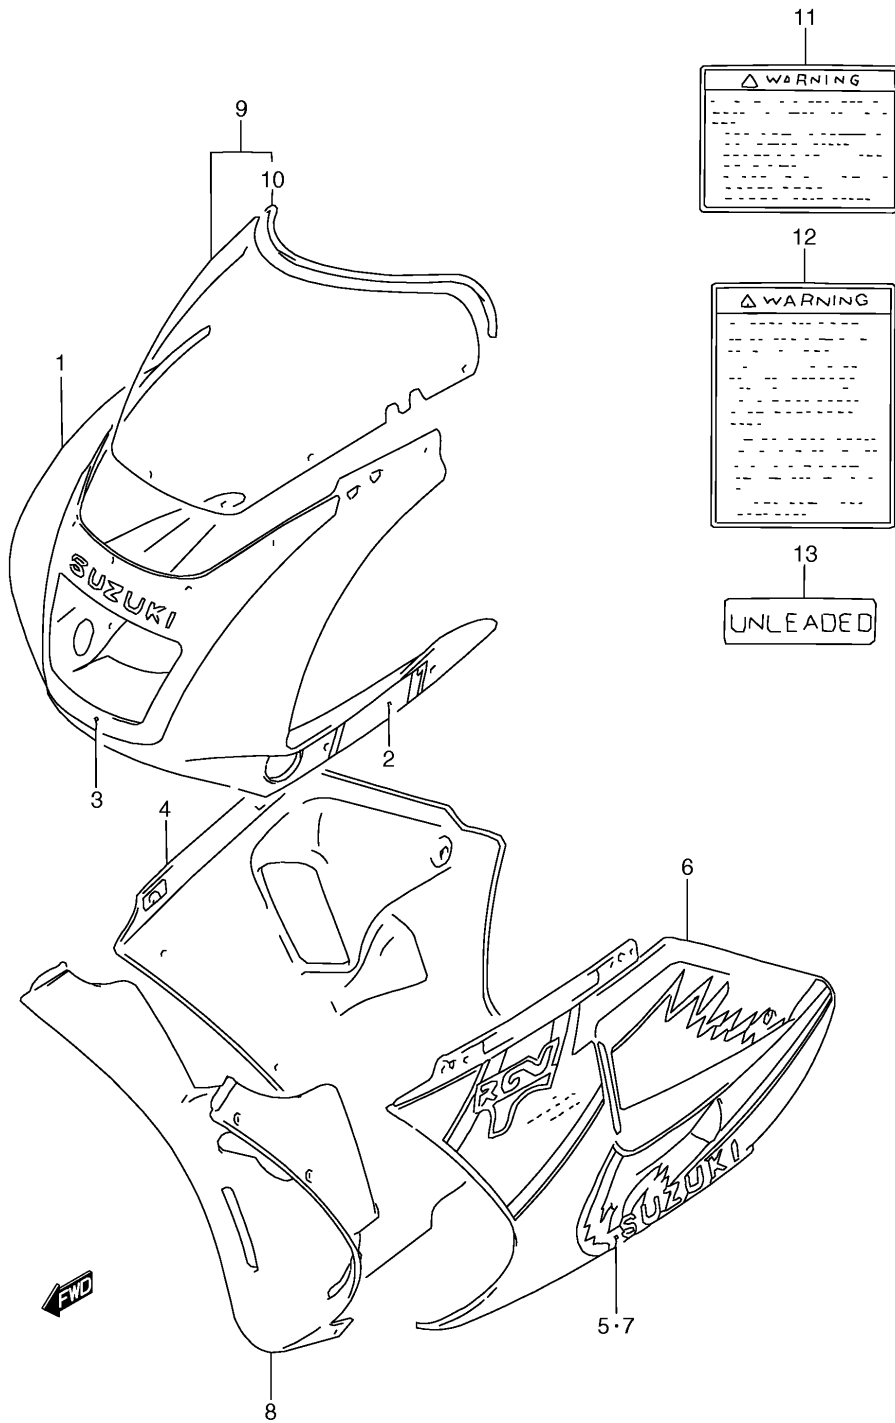

N° Réf.	N° Pièce	Désignation
1	94400-23D50-13Z	Cowling Assy, Body (black)
2	68280-22D40-N15	• . Tape Set, Side
3	68275-22D50-N16	• . Tape, Zecken
4	94407-23D90-13Z	Cowling Assy, Under Rh (black)
4	94407-22E10-13Z	Cowling Assy, Under Rh (black)
5	68180-22D20-1NT	• . Tape Set, Under Rh
6	94408-23D90-13Z	Cowling Assy, Under Lh (black)
6	94408-22E10-13Z	Cowling Assy, Under Lh (black)
7	68190-22D20-1NT	• . Tape Set, Under Lh
8	94490-22D00-019	Cowling, Under Center (black)
8	94490-22D30-019	Cowling, Under Center (black)
9	94610-22D02	Screen Set, Wind
10	94631-10D01	• . Molding
11	68319-40C00	Label, Warning Safety
11	68319-40C20	Label, Warning Safety
11	68319-40C30	Label, Warning Safety
11	68319-40C40	Label, Warning Safety
12	68612-48B00	Label, Warning Screen
12	68612-48B10	Label, Warning Screen
12	68612-48B20	Label, Warning Screen
13	68623-17D00	Label, Caution Fuel
13	68623-22D00	Label, Caution Fuel
13	86932-73060	Label, Caution Fuel
14	68332-22D30	Label, Tire Air Pressure
14	68332-22D50	Label, Tire Air Pressure