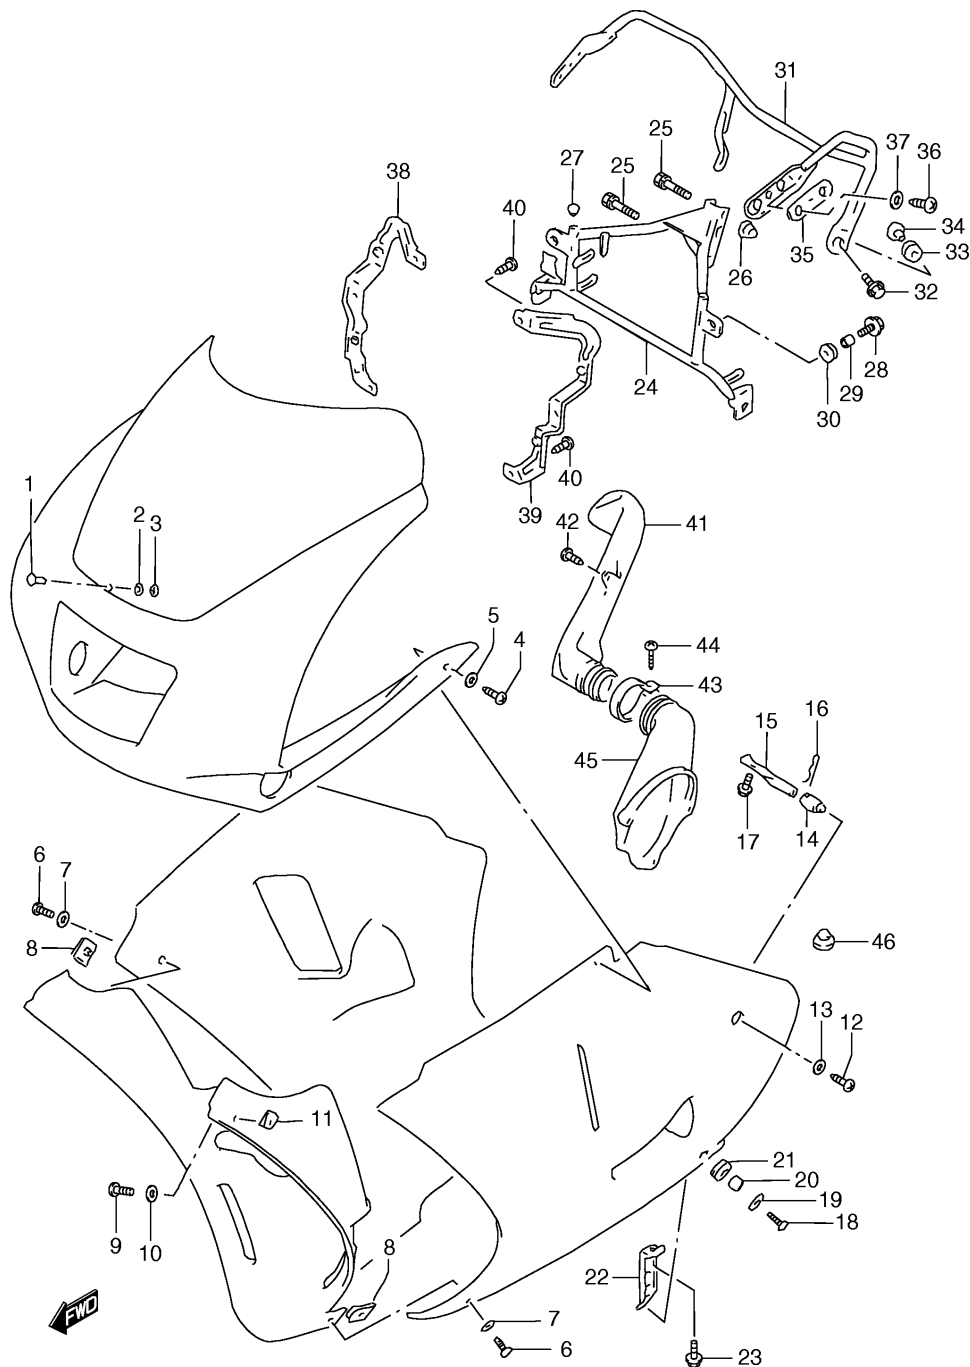

N° Réf.	N° Pièce	Désignation
1	94616-22D00	Pin, Window Screen (4x11)
2	09320-04007	Cushion (4x13x1.0)
3	09148-04032	Nut
4	09139-05044	Screw
5	09161-07009	Washer
6	09139-05043	Screw
7	09161-07009	Washer
8	94484-12C11	Nut
10	09161-05017	Washer
11	09148-05004	Nut
12	09139-06053	Screw
13	09160-06053	Washer
14	94520-12C00	Plug, Cowling Center
15	94522-12C00	Pipe, Cowling Center
16	94523-12C00	Pin, Cowling Fitting Pipe
18	09139-06053	Screw
19	09160-06056	Washer (6.5x18x1)
20	09180-06114	Spacer
21	09320-09016	Cushion
22	94740-22D01	Bracket, Under Cowling Lower
22	94740-22D01	Bracket, Under Lh
22	94740-22D10	Bracket, Under Rh
23	09116-06024	Bolt (6x16)
24	94510-22D01	Brace, Cowling
27	09250-08013	Cap
28	09116-06143	Bolt (6x20)
29	09180-06114	Spacer
30	09320-08047	Cushion
31	94520-22D01	Brace, Rear View Mirror
32	09116-06143	Bolt (6x20)
33	09320-09009	Cushion
34	09169-06062	Washer (6.3x17x1.6)
35	94576-22D00	Cushion, Rear View Mirror
36	09136-06004	Screw (6x12)
37	09161-06023	Washer
38	94418-22D00	Bracket, Headlamp Rh
39	94419-22D00	Bracket, Headlamp Lh
41	94454-12C01	Body, Air Duct
43	09402-36403	Clamp
45	94455-22D00	Body, Air Duct
46	09321-10018	Cushion