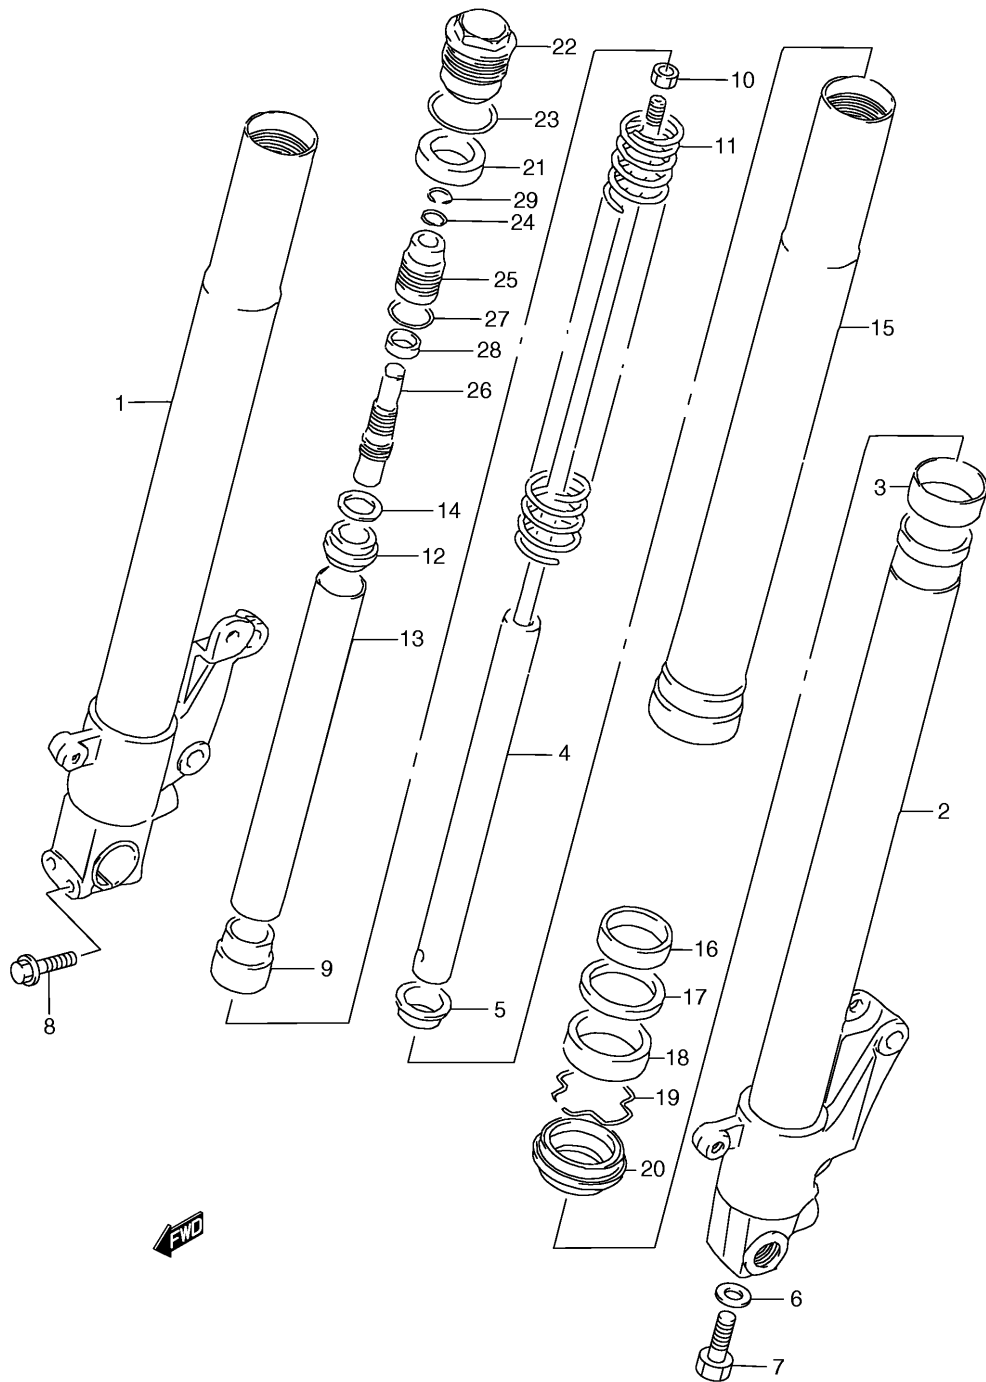

N° Réf.	N° Pièce	Désignation
	51103-22D50	Damper Assy, Rh
	51104-22D50	Damper Assy, Lh
1	51110-22D30	. . Tube, Inner Rh
2	51120-22D30	. . Tube, Inner Lh
3	51121-48B31	. . Bush, Slide
4	52110-22D00	. . Damper, Front
5	51815-17D00	. . Plate, Centering
6	51148-36011	. . Gasket
7	51138-08D00	. . Bolt
8	01550-08507	. . Bolt
9	51172-22D20	. . Joint, Spring Lower
10	09140-10027	. . Nut, Rod
11	51171-22D50	. . Spring, Main
12	51175-22D00	. . Guide, Spring Upper
13	51176-22D00	. . Spacer, Spring
14	51172-34370	. . Guide, Spring
15	51131-22D80	. . Tube, Outer
16	51152-08D00	. . Bush, Guide
17	51168-38B00	. . Spacer, Seal
18	51153-08D00	. . Seal, Oil
19	51556-38B00	. . Ring, Stopper
21	51193-17D00	. . Rubber, Seat
22	51189-18D00	. . Bolt, Fork
23	51187-08D00	. . O Ring, Fork Bolt
24	09280-14003	. . O Ring
25	51829-22D00	. . Case, Adjuster
26	51828-17D00	. . Adjuster, Spring
27	51199-17D00	. . O Ring
28	51823-22D30	. . Plate, Spring Adjuster
29	51837-17D00	. . Ring, Stopper