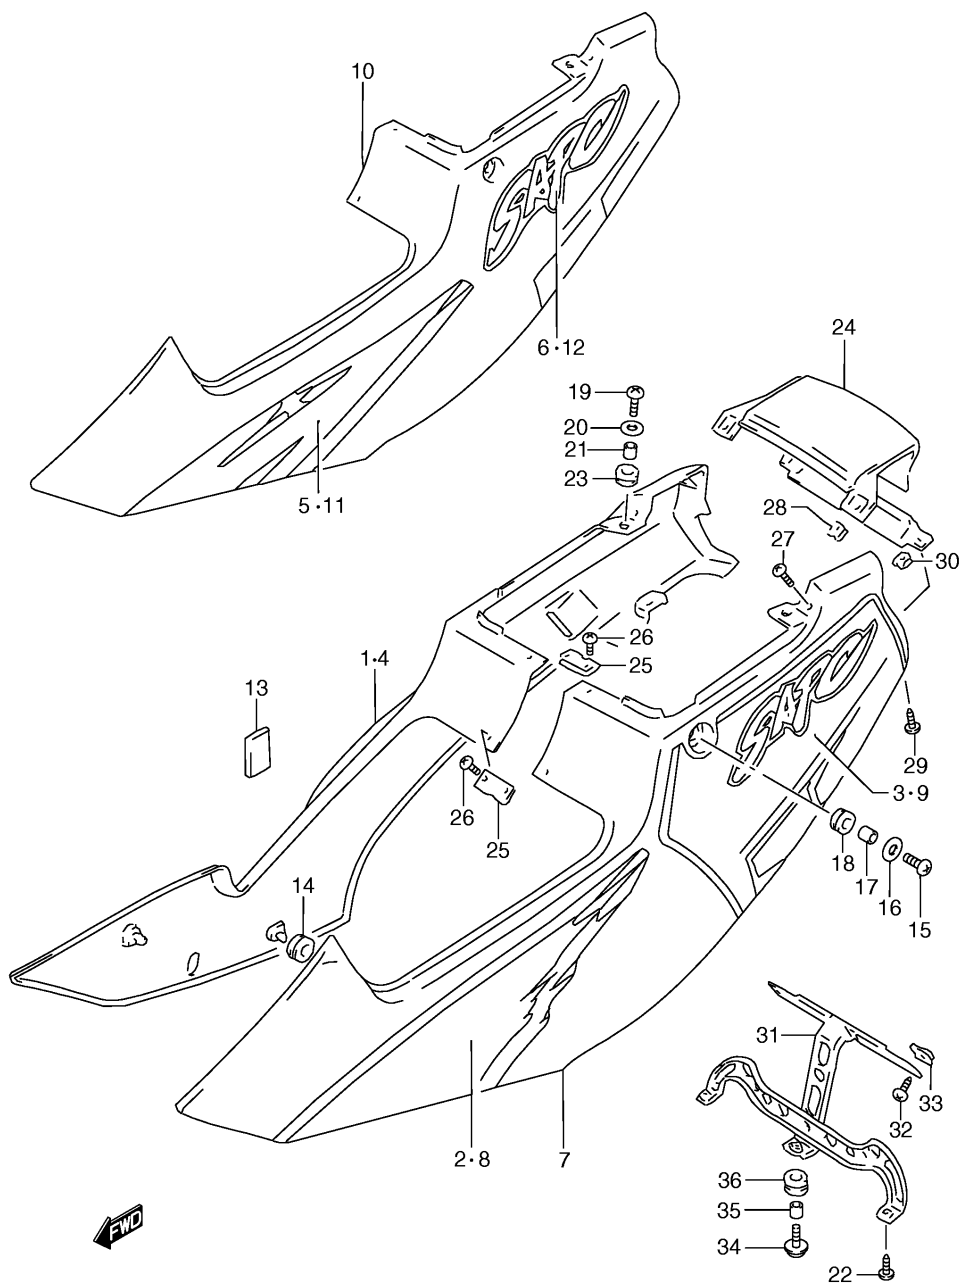

N° Réf.	N° Pièce	Désignation
1	47110-23D40-0JW	Cover, Frame Rh (white)
2	68135-22D70-A5H	. . Tape, Frame Cover Rh
3	68136-22D30-A5F	. . Tape, Zekken
4	47110-23D50-33J	Cover, Frame Rh (black)
5	68135-22D80-B6L	. . Tape, Frame Cover Rh
6	68131-22D20-B6M	. . Emblem
7	47210-23D40-0JW	Cover, Frame Lh (white)
8	68145-22D70-A5H	. . Tape, Frame Cover Lh
9	68146-22D30-A5F	. . Tape, Zekken
10	47210-23D50-33J	Cover, Frame Lh (black)
11	68145-22D80-B6L	. . Tape, Frame Cover Lh
12	68131-22D20-B6M	. . Emblem
13	41881-06C00	Protector
14	09320-08018	Cushion
15	02142-06206	Screw (6x20)
16	09160-06054	Washer (6.5x22x1.6)
17	09180-06027	Spacer (6.3x9.1x6.7)
18	94433-26B00	Cushion
19	02142-06207	Screw (6x20)
20	09160-06102	Washer (6.5x22x1.6)
21	09180-06027	Spacer (6.3x9.1x6.7)
22	09136-06062	Screw (6x16)
23	94433-26B00	Cushion
24	47311-22D10-0JW	Cover, Frame Center (white)
24	47311-22D10-33J	Cover, Frame Center (black)
25	47168-12C00	Nut, Frame Cover Center
26	02142-05107	Screw
27	03241-15125	Screw
28	09148-05019	Nut
29	03142-04125	Screw
30	09148-04024	Nut
31	47410-22D11	Bracket, Tail Lamp Rear
32	03541-04125	Screw
33	09148-05019	Nut
34	09116-06010	Bolt (6x20)
35	09180-06044	Spacer (6.1x8x9.5)
36	09320-08048	Cushion