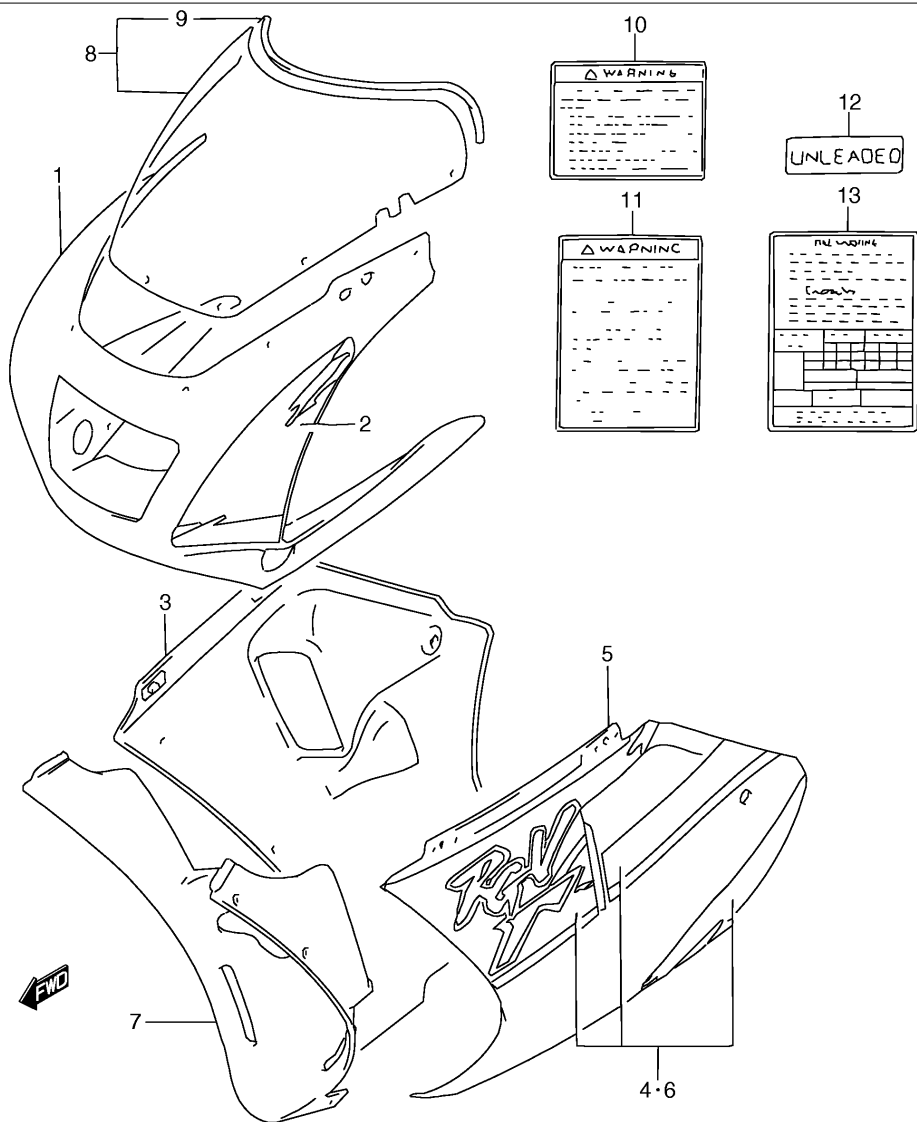

N° Réf.	N° Pièce	Désignation	
1	94400-22E30-0JW	Cowling Assy, Body (white)	
1	94400-22E30-17U	Cowling Assy, Body (gray)	
2	68270-22D60-C3T	. . Tape Set, Body	
2	68270-22D60-C8K	. . Tape Set, Body	
3	94407-22E80-1LE	Cowling Assy, Under Rh	(blue)
3	94407-22E80-33J	Cowling Assy, Under Rh	(black)
4	68180-22D50-1YY	. . Tape Set, Under Rh	
4	68180-22D50-1YZ	. . Tape Set, Under Rh	
5	94408-22E80-1LE	Cowling Assy, Under Lh	(blue)
5	94408-22E80-33J	Cowling Assy, Under Lh	(black)
6	68190-22D50-1YY	. . Tape Set, Under Lh	
6	68190-22D50-1YZ	. . Tape Set, Under Lh	
7	94490-22D00-019	Cowling, Under Center (black)	
8	94610-22D02	Screen Set, Wind	
9	94631-33C01	. . Molding	
10	68319-40C00	Label, Warning Safety	(english)
10	68319-40C30	Label, Warning Safety	(french)
10	68319-40C40	Label, Warning Safety	(italian)
11	68612-48B00	Label, Warning Screen	
11	68612-48B10	Label, Warning Screen	
12	68623-17D00	Label, Caution Fuel	
12	86932-73060	Label, Caution Fuel	
13	68332-22D30	Label, Tire Air Pressure	
13	68332-22D50	Label, Tire Air Pressure