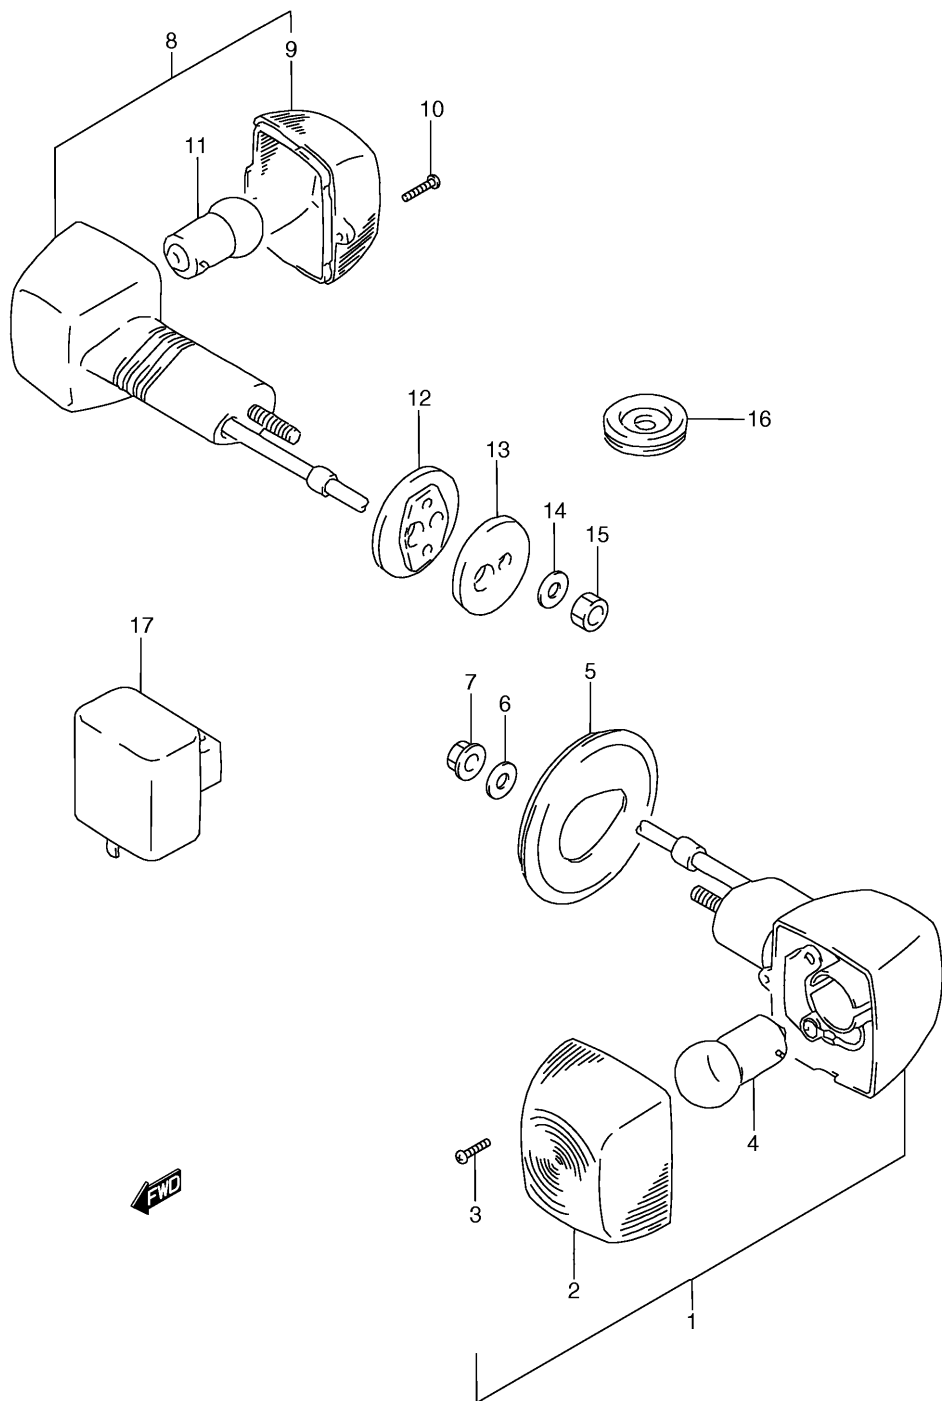

N° Réf.	N° Pièce	Désignation
1	35601-22D00	Lamp Assy, Front Turn Rh
1	35602-22D00	Lamp Assy, Front Turn Lh
2	35652-06C00	• . Lens
3	35625-01A00	• . Screw
4	09471-12162	• . Bulb (12v,15w)
5	35674-07D00	Grommet, Turn Signal Lamp
6	09160-06093	Washer (6.2x14x2)
7	08316-20063	Nut
8	35603-07D00	Lamp Assy, Rear Turn Rh
8	35604-07D00	Lamp Assy, Rear Turn Lh
9	35652-06C00	• . Lens
10	35625-01A00	• . Screw
11	09471-12162	• . Bulb (12v,15w)
12	35695-07D00	Spacer, Rear Turn Signal
13	35695-07D10	Spacer, Rear Turn Signal
14	08322-01063	Washer
15	08310-00063	Nut
16	09308-07013	Grommet
17	38610-10D00	Relay Assy, Turn Signal