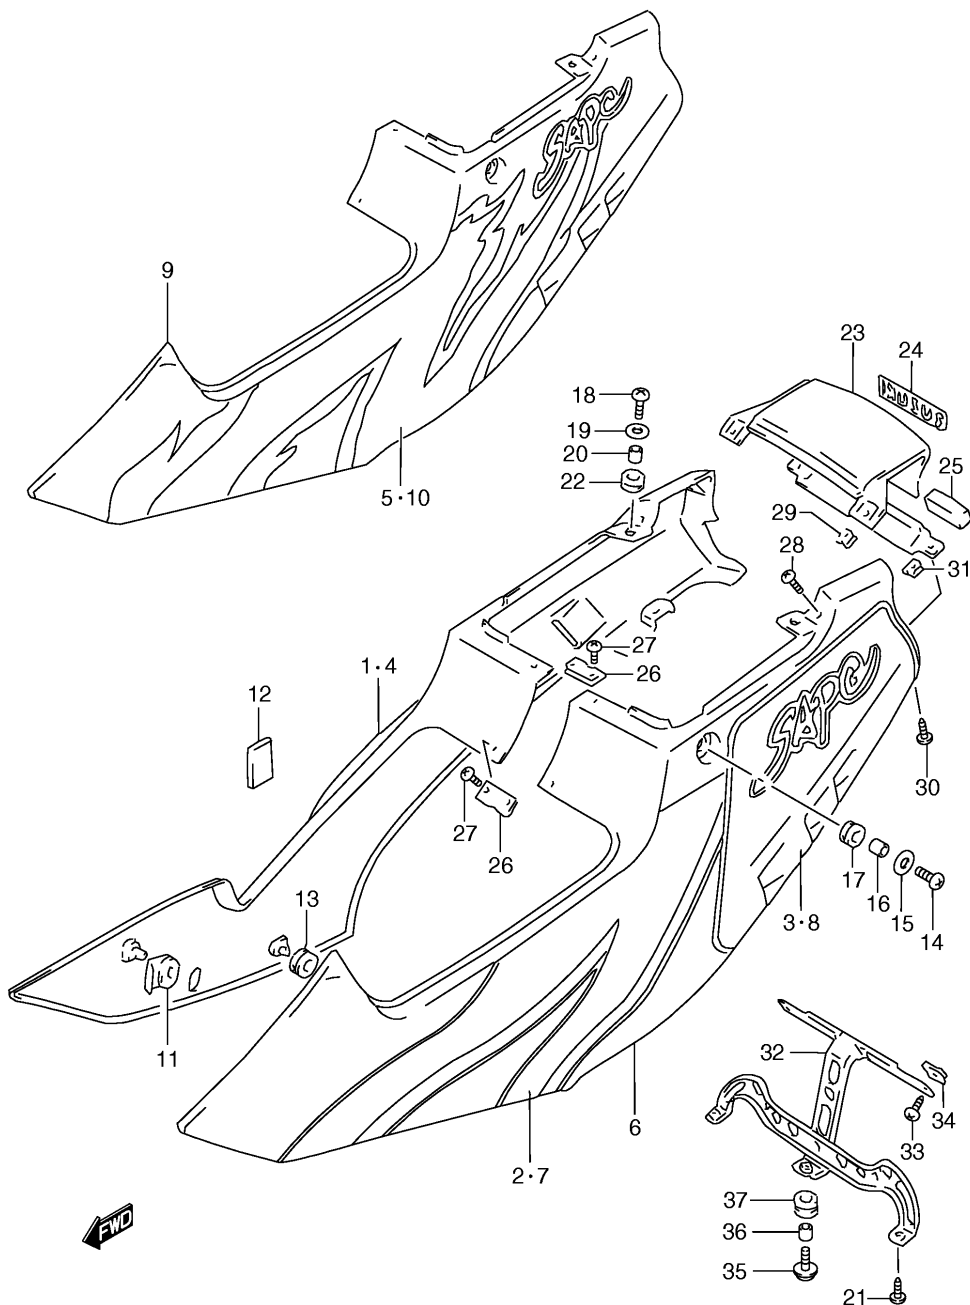

N° Réf.	N° Pièce	Désignation
1	47110-23D00-0JW	Cover, Frame Rh (white)
2	68135-22D50-M95	. . Tape, Frame Cover Rh
3	68136-22D20-N47	. . Tape, Zekken
4	47110-23D30-13Z	Cover, Frame Rh (black)
5	68135-22D60-1NS	. . Tape, Frame Cover Rh1
6	47210-23D00-0JW	Cover, Frame Lh (white)
7	68145-22D50-M95	. . Tape, Frame Cover Lh
8	68146-22D20-N47	. . Tape, Zekken
9	47210-23D30-13Z	Cover, Frame Lh (black)
10	68145-22D60-1NS	. . Tape, Frame Cover Lh
11	47164-12C01	Cushion, Frame Cover Front
12	41881-06C00	Protector
13	09320-08018	Cushion
14	09139-06050	Screw (6x20)
15	09160-06054	Washer (6.5x22x1.6)
16	09180-06027	Spacer (6.3x9.1x6.7)
17	94433-26B00	Cushion
18	02142-06205	Screw (6x20)
19	09160-06102	Washer (6.5x22x1.6)
20	09180-06027	Spacer (6.3x9.1x6.7)
21	09136-06062	Screw (6x16)
22	94433-26B00	Cushion
23	47310-22D10-0LX	Cover, Frame Center (white)
23	47310-22D40-13Z	Cover, Frame Center (black)
24	68166-31300-1LF	. . Emblem
24	68166-22D00-N14	. . Emblem
25	47191-22D00	. . Rubber
26	47168-12C00	Nut, Frame Cover Center
27	09139-05020	Screw
28	03241-15125	Screw
29	09148-05019	Nut
30	03142-04125	Screw
31	09148-04024	Nut
32	47410-22D10	Bracket, Tail Lamp Rear
33	03541-04125	Screw
34	09148-05019	Nut
35	09116-06010	Bolt (6x20)
36	09180-06044	Spacer (6.1x8x9.5)
37	09320-08048	Cushion