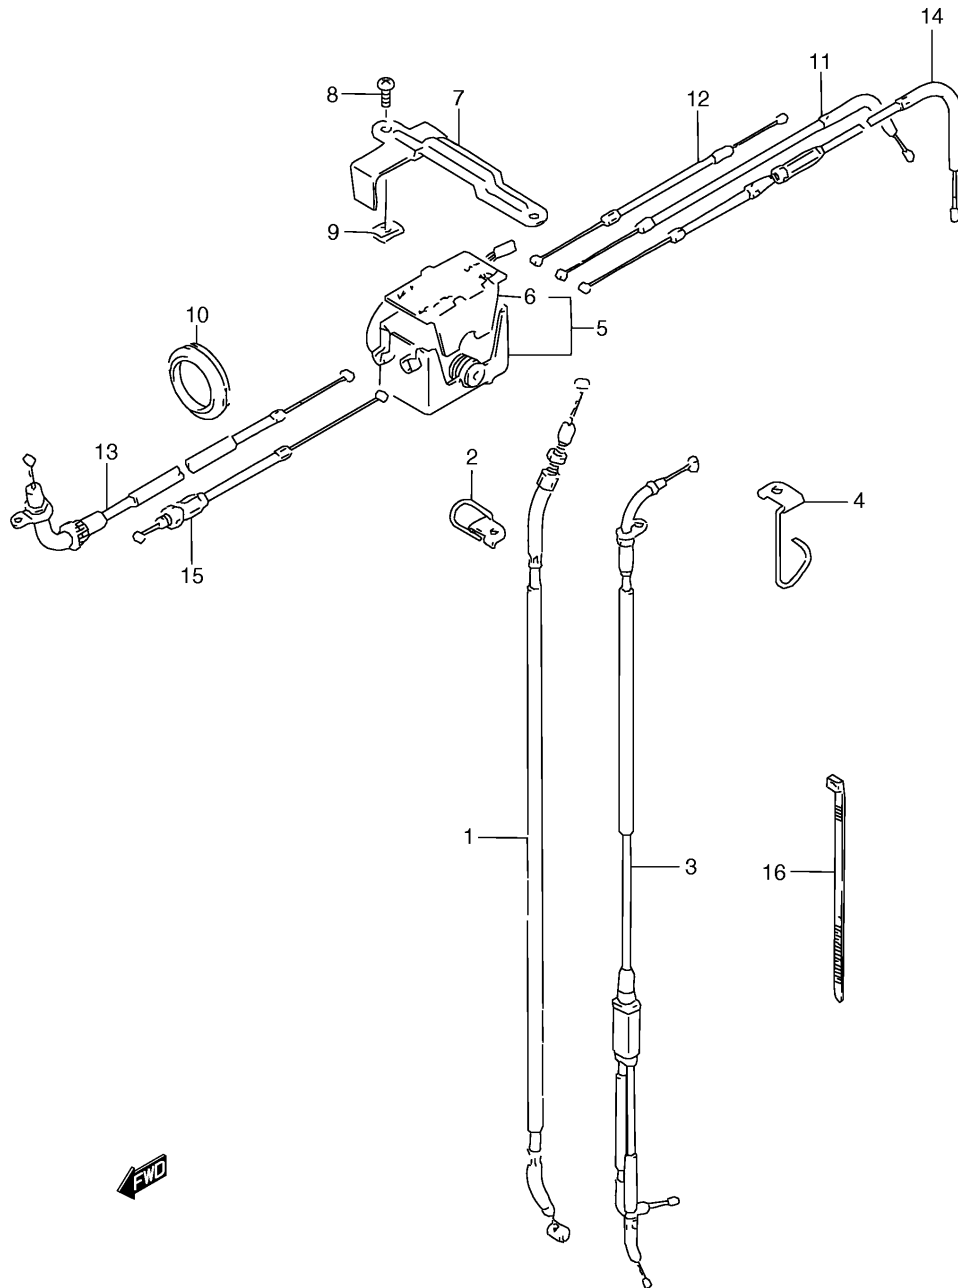

N° Réf.	N° Pièce	Désignation
1	58200-22D11	Cable Assy, Clutch
2	58290-22D01	Guide, Clutch Cable
3	58410-22D01	Cable, Starter
4	58470-12C00	Guide, Starter Cable
5	33900-12852	Sensor Set, Throttle
6	58373-12C01	•• .. Cover, Box
7	58374-12C11	Plate, Connecto Box
8	03242-05129	Screw
9	09148-05017	Nut
10	09320-37001	Grommet
11	58310-12C02	Cable, Throttle No.1 (lh Carburetor)
12	58350-12C03	Cable, Throttle No.2 (rh Carburetor)
13	58360-22D00	Cable, Throttle No.3 (throttle Grip)
14	58380-22D00	Cable, Throttle No.4 (oil Pump)
15	58390-12C01	Cable, Throttle No.5 (actuator)