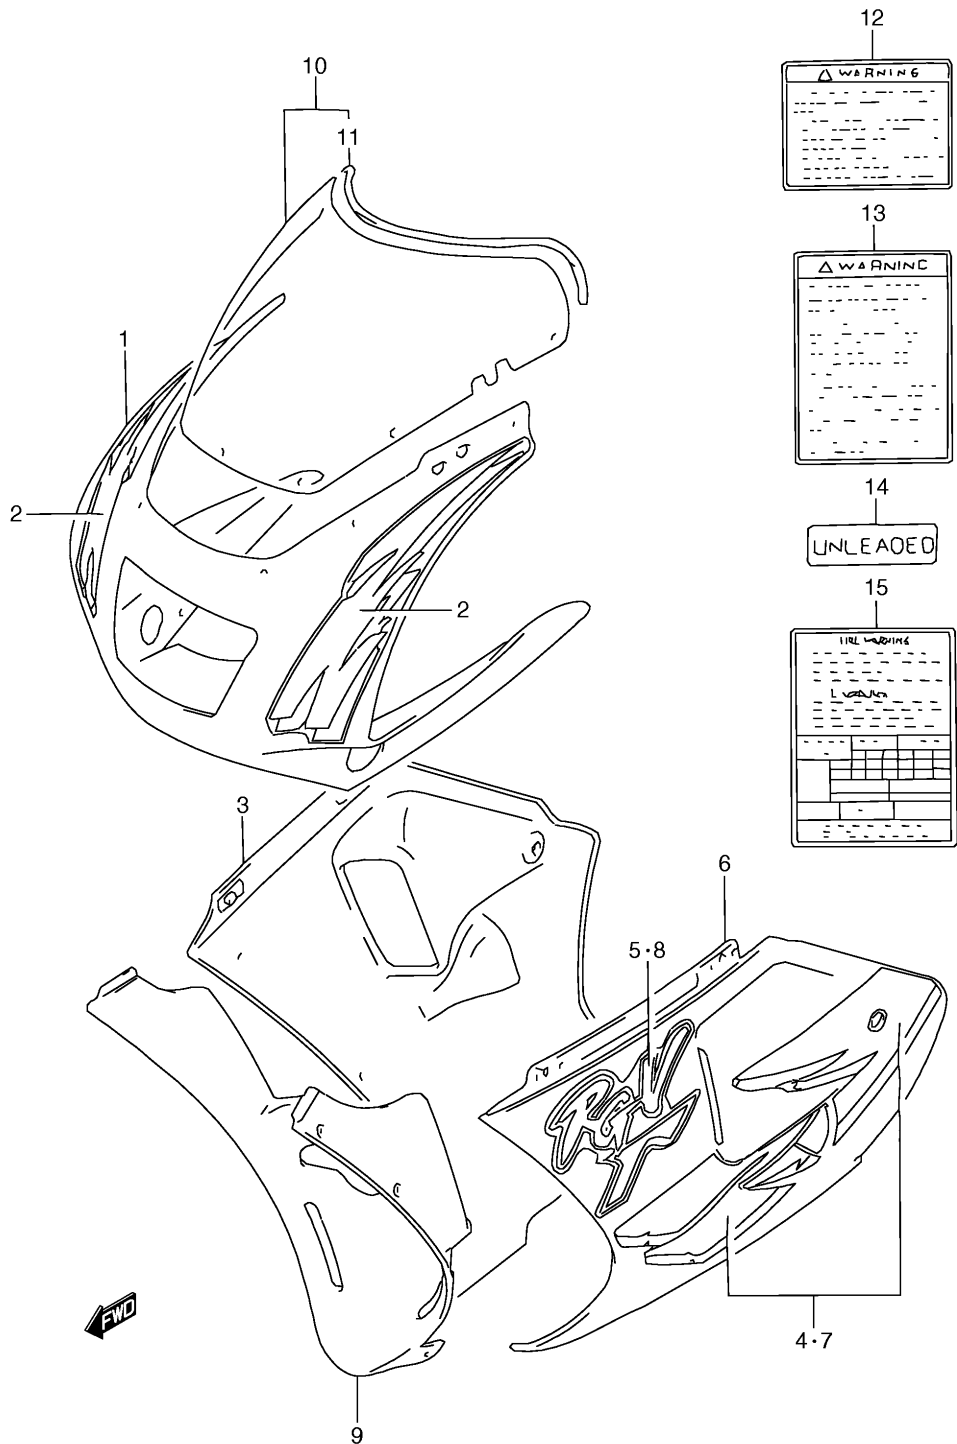

N° Réf.	N° Pièce	Désignation
1	94400-22E10-33J	Cowling Assy, Body (black)
2	68270-22D50-B6L	. . Tape Set, Cowling
3	94407-22E40-33J	Cowling Assy, Under Rh (black)
3	94407-22E60-33J	Cowling Assy, Undser Rh (black)
4	68180-22D40-B6L	. . Tape Set, Under Rh
5	68181-22D50-B6M	. . Tape Set, Under Rh
6	94408-22E40-33J	Cowling Assy, Under Lh (black)
6	94408-22E60-33J	Cowling Assy, Under Lh (black)
7	68190-22D40-B6L	. . Tape Set, Under Lh
8	68191-22D50-B6M	. . Emblem, Under Lh
9	94490-22D00-019	Cowling, Under Center (black)
9	94490-22D30-019	Cowling, Under Center (black)
10	94610-22D02	Screen Set, Wind
11	94631-10D01	. . Molding
12	68319-40C00	Label, Warning Safety (english)
12	68319-40C20	Label, Warning Safety (german)
12	68319-40C30	Label, Warning Safety (french)
12	68319-40C40	Label, Warning Safety (italian)
13	68612-48B00	Label, Warning Screen
13	68612-48B10	Label, Warning Screen
13	68612-48B20	Label, Warning Screen
14	68623-17D00	Label, Caution Fuel
14	68623-22D00	Label, Caution Fuel
14	86932-73060	Label, Caution Fuel
15	68332-22D30	Label, Tire Air Pressure
15	68332-22D50	Label, Tire Air Pressure