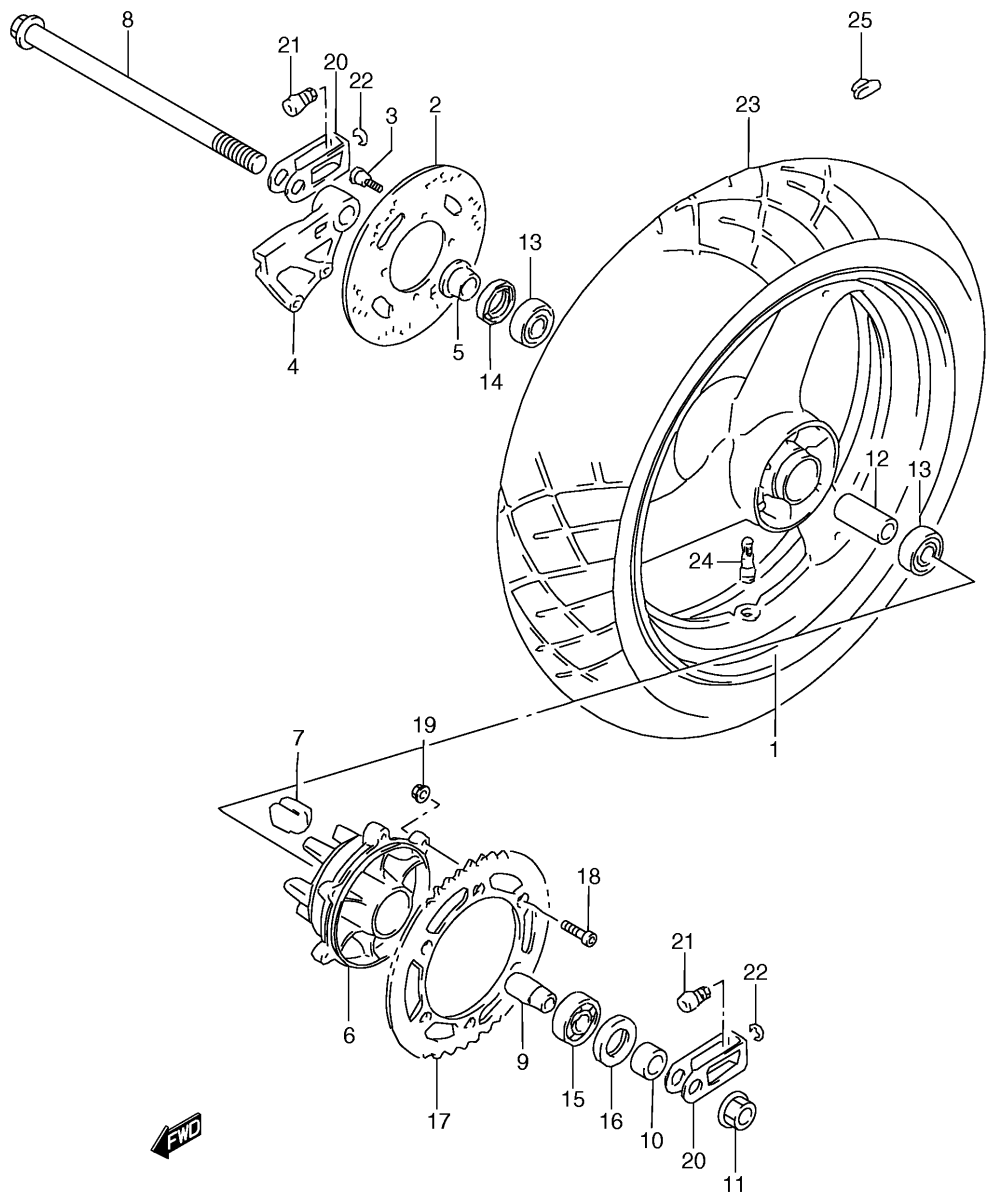

N° Réf.	N° Pièce	Désignation
1	64150-22D01-28W	Wheel, Rear (17xmt4.50) White
1	64150-22D00-019	Wheel, Rear (17xmt4.50) Black
1	64150-22D01-12R	Wheel, Rear (17xmt4.50) Silver
1	64150-22D00-1TU	Wheel, Rear (17xmt4.50) Purple
2	69211-22D00	Disc, Rear Brake
3	09106-08082	Bolt (8x33)
4	69700-22810	Bracket, Rear Caliper
5	64741-22D00	Spacer, Rh
6	64611-12C04	Drum, Rear Sprocket
7	64651-22D00	Absorber, Rear Hub Shock
8	64711-22D00	Axle, Rear
9	64733-12C00	Retainer, Drum
10	64751-22D00	Spacer, Lh
11	09159-20005	Nut
12	64731-12C00	Spacer, Bearing
13	09262-20042	Bearing
14	09285-28001	Oil Seal
15	08113-62057	Bearing
16	09285-34004	Oil Seal
17	64511-22D11	Sprocket, Rear (nt:43)
18	09120-08010	Bolt (8x14)
19	08319-31087	Nut
20	61411-22D01	Adjuster, Chain
21	61415-22D00	Nut, Chain Adjuster
22	08331-31136	Circlip
23	65110-22D01	Tire, Rear (150/60 R17 66h) (bridgestone)
24	43130-24A00	Valve Assy, Wheel Rim
24	43130-24A11	Valve Assy, Wheel Rim
25	55411-00A00	Balancer, Wheel (10g)
25	55412-00A01	Balancer, Wheel (20g)
25	55413-00A01	Balancer, Wheel (30g)