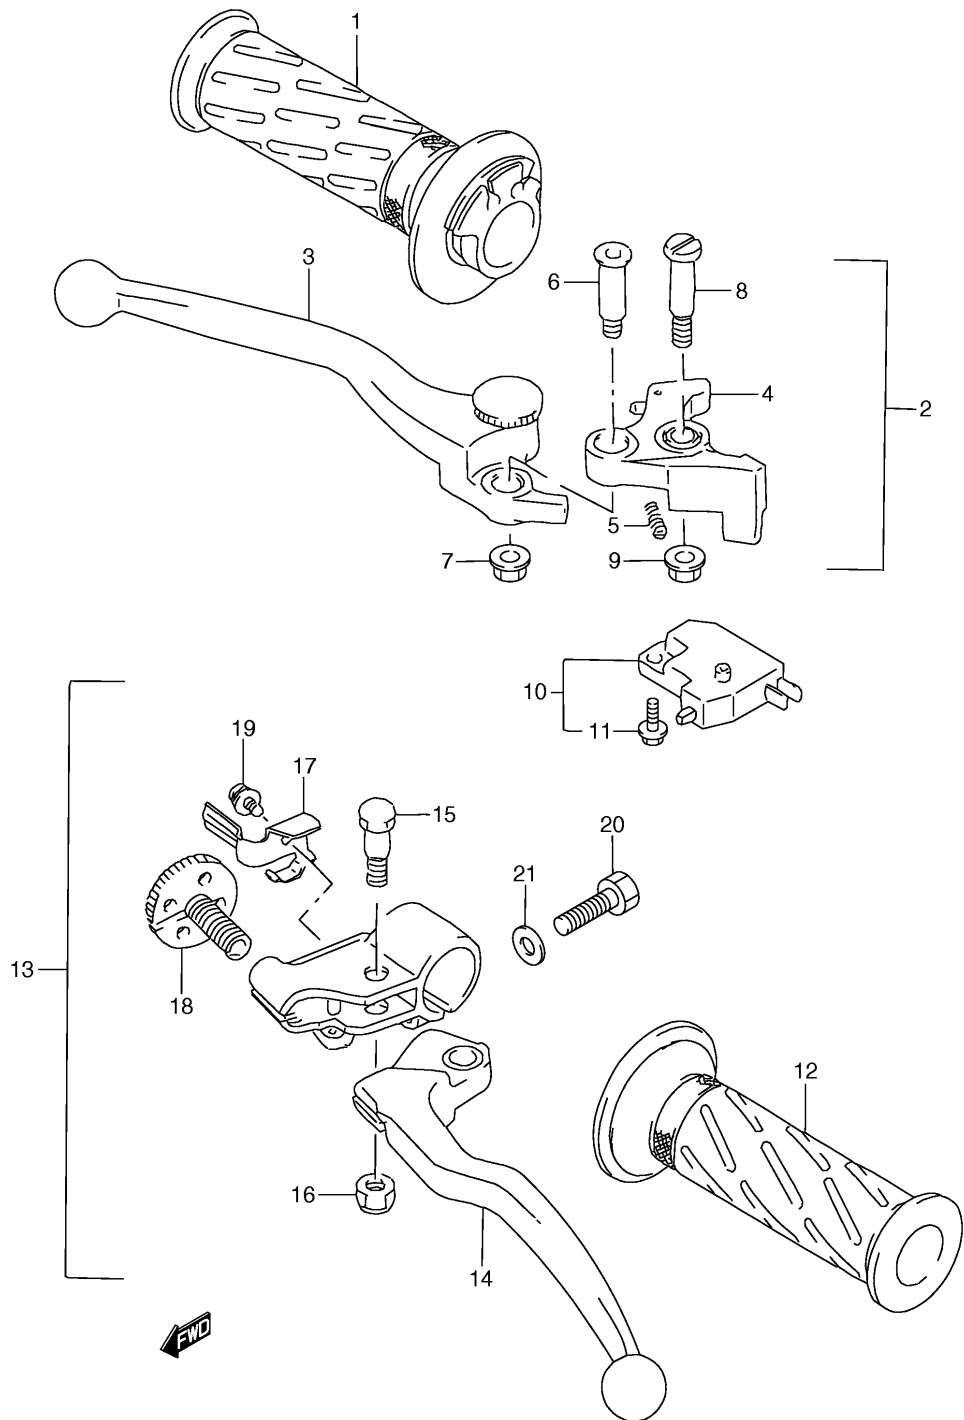

N° Réf.	N° Pièce	Désignation

1	57110-22D01	Grip, Throttle
2	57300-32C01	Lever Assy, Brake
3	57420-32C00	. . Adjust Lever
4	57430-32C00	. . Knocker
5	57438-32C00	.. . Spring
6	57437-32C00	. . Bolt
7	08319-31065	. . Nut
8	57431-17C00	. . Bolt, Lever
9	08316-16064	. . Nut
10	57460-17C00	Switch Assy, Stop
11	57465-17C00	. . Screw
12	57211-22D00	Grip, Lh
13	57500-32C01	Lever Assy, Clutch
14	57620-27A31	. . Lever, Clutch
15	57431-49110	. . Bolt, Lefer
16	08319-21065	. . Nut
17	57644-20A02	. . Spring, Adjuster
18	57641-20A03	. . Adjuster, Lock
19	02112-74085	. . Screw
20	01204-06204	. . Bolt
21	08322-21064	. . Washer