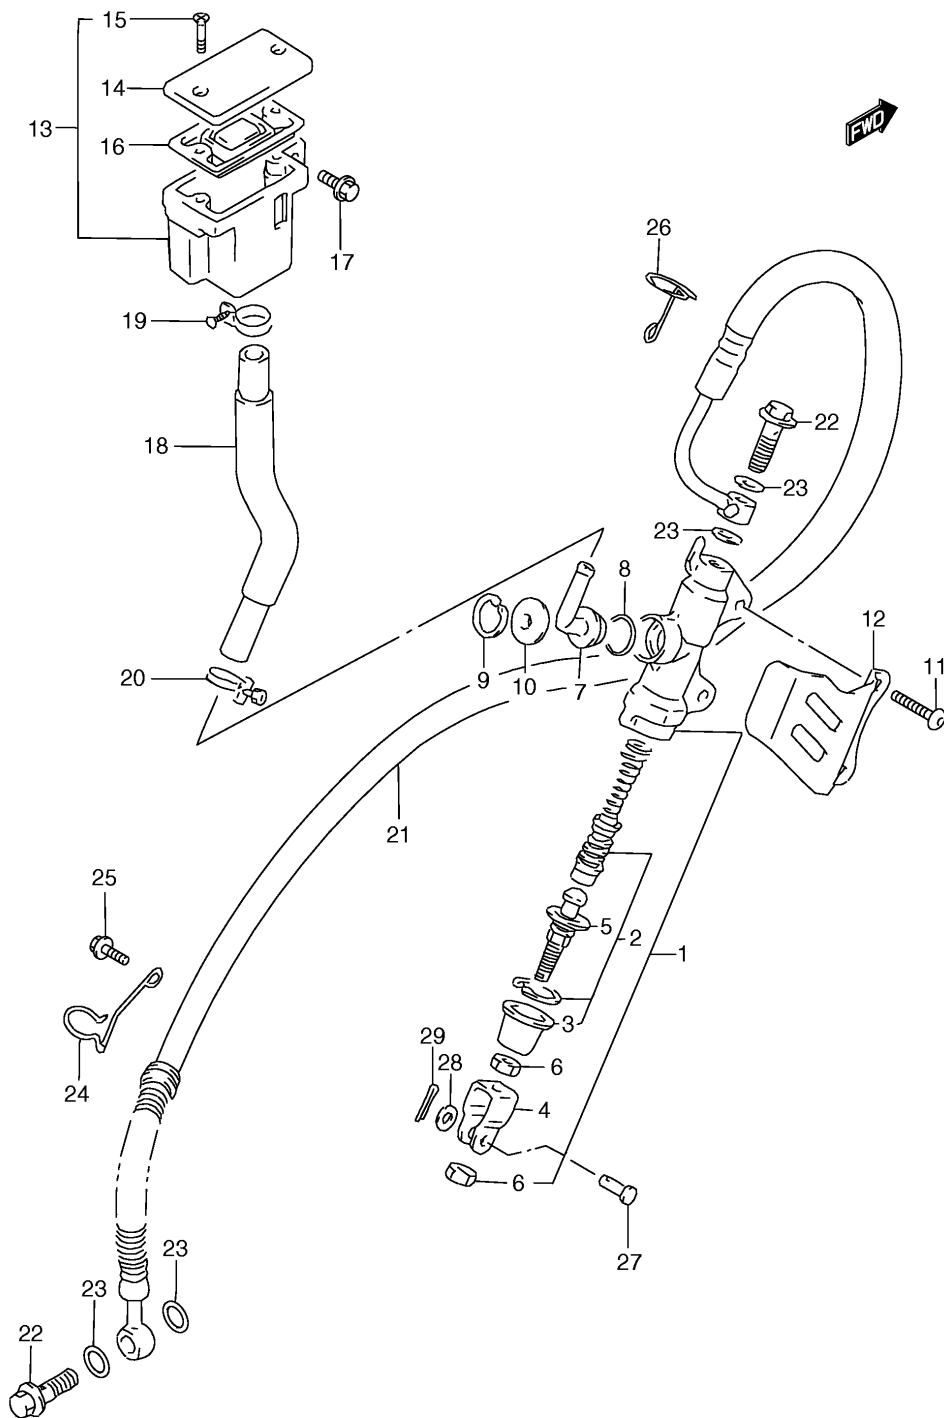

N° Réf.	N° Pièce	Désignation

1	69600-22D00	Cylinder Assy, Rear Master
2	69600-04820	. Piston/cup Set
3	69691-00A00	.. Boot
4	69692-27A30	. Yoke
5	69670-22D00	. Rod, Push
6	69693-05A00	. Nut
7	69672-00B20	. Connector
8	69686-34200	. O Ring
9	69674-00B20	. Circlip
10	59673-17C00	. Cover, Dust
11	09139-06065	Bolt (6x30)
12	69641-22D01	Cover, Rear Master Cylinder
13	69740-24A00	Tank Assy, Rear Reservoir
14	69669-24A01	. Cap
15	69689-04A00	. Screw
16	59667-04700	. Diaphragm
17	01517-06128	Bolt
18	69731-22D00	Hose, Reservoir Tank
19	09400-16302	Clamp
20	09400-14301	Clamp
21	69480-22D01	Hose, Rear Brake
22	09360-10033	Union Bolt (10x1.25x24)
23	09161-10009	Washer (10x15x1.5)
24	69243-22D10	Guide, Brake Hose No.2
25	01174-06165	Bolt
26	69243-22D21	Guide, Brake Hose No.1
27	09200-06037	Pin
28	08322-21067	Washer
29	04111-20158	Cotter Pin