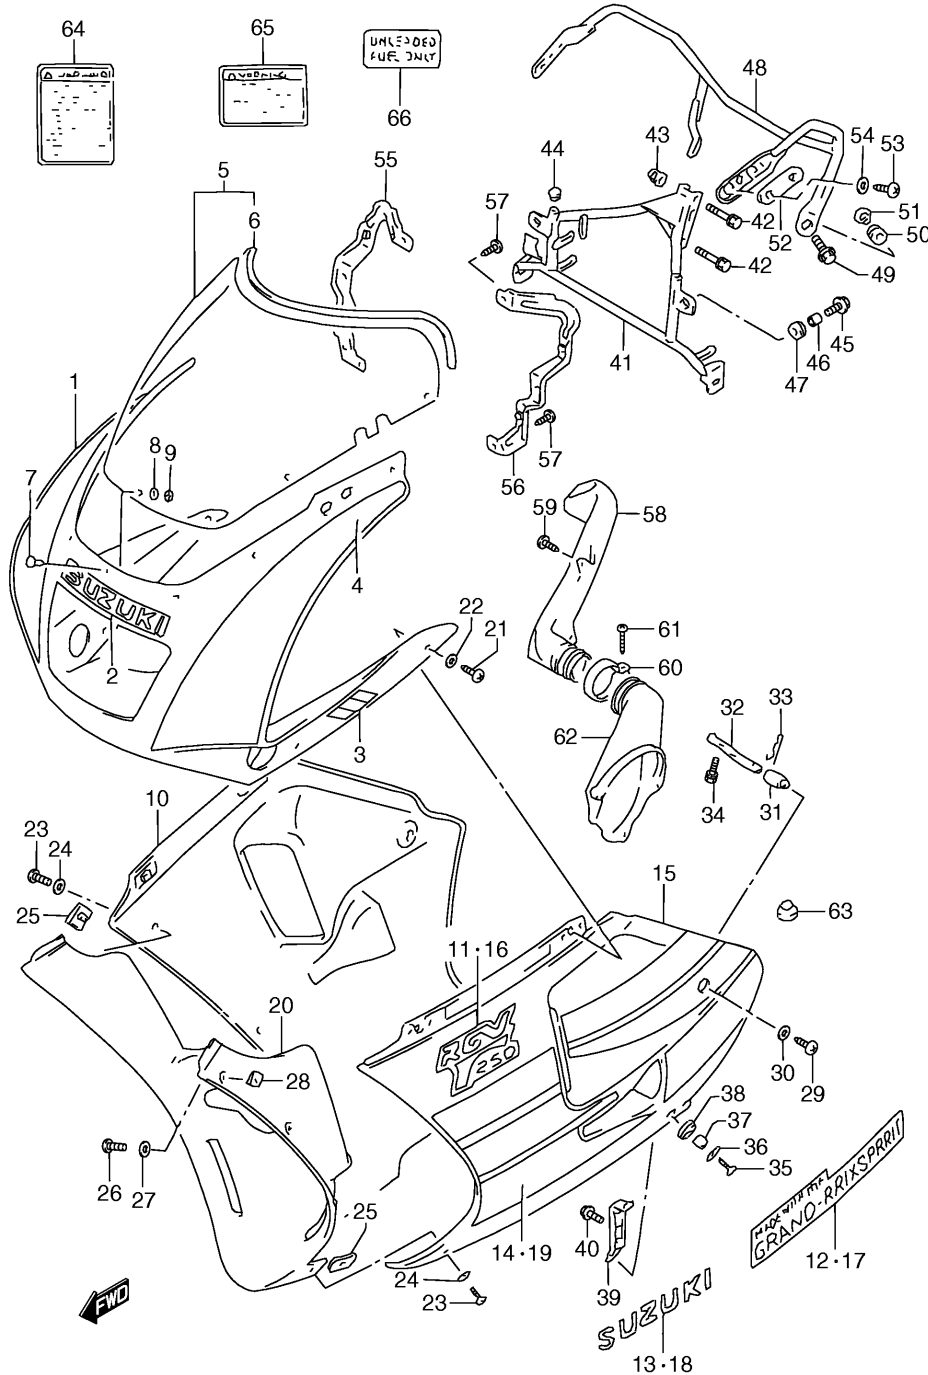

N° Réf.	N° Pièce	Désignation
1	94400-22D00-0JW	Cowling Assy, Body (white)
2	68271-40A10-0NE	• . Emblem, Suzuki
3	68270-07D00-3BK	• . Tape Set, Upper
4	68270-22D00-0NE	• . Tape Set, Front
5	94610-22D01	Window Screen Set
6	94631-22D00	• . Molding
7	94616-22D00	Pin, Window Screen
8	09320-04007	Cushion (4x13x1.0)
9	09148-04032	Nut
10	94407-22D00-0JW	Cowling Assy, Under Rh (white)
10	94407-23D00-0JW	Cowling Assy, Under Rh (white)
11	68181-22D00-C11	• . Emblem, Under "rgv"
12	68182-22D00-3SL	• . Emblem, Under
13	68183-22D00-0NE	• . Emblem, Suzuki
14	68180-22D00-C21	• . Tape Set, Under Rh
15	94408-22D00-0JW	Cowling Assy, Under Lh (white)
15	94408-23D00-0JW	Cowling Assy, Under Lh (white)
16	68181-22D00-C11	• . Emblem, Under "rgv"
17	68182-22D00-3SL	• . Emblem, Under
18	68111-42031-0NE	• . Emblem, Suzuki
19	68190-22D00-C21	• . Tape Set, Under Lh
20	94490-22D00-30H	Cowling, Under Center (white)
20	94490-22D30-30H	Cowling, Under Center (white)
21	09139-05044	Screw
22	09161-07009	Washer
23	09139-05043	Screw
24	09161-07009	Washer
25	94484-12C11	Nut
26	03242-05165	Screw
27	09161-05017	Washer
28	09148-05004	Nut
29	09139-06053	Screw
30	09160-06053	Washer
31	94520-12C00	Plug, Under Center
32	94522-12C00	Pipe, Under Center
33	94523-12C00	Pin, Under Pipe
34	01137-06205	Bolt
35	09139-06053	Screw
36	09160-06056	Washer (6.5x18x1)
37	09180-06114	Spacer
38	09320-09016	Cushion
39	94740-22D01	Bracket, Under Cowling Lower
39	94740-22D01	Bracket, Under Lower Lh
39	94740-22D10	Bracket, Under Lower Rh
40	09116-06027	Bolt (6x16)
41	94510-22D00	Brace, Cowling
42	01137-08355	Bolt
43	08313-21085	Nut
44	09250-08013	Cap
45	09116-06143	Bolt (6x20)
46	09180-06114	Spacer
47	09320-08047	Cushion
48	94520-22D00	Brace, Rear View Mirror