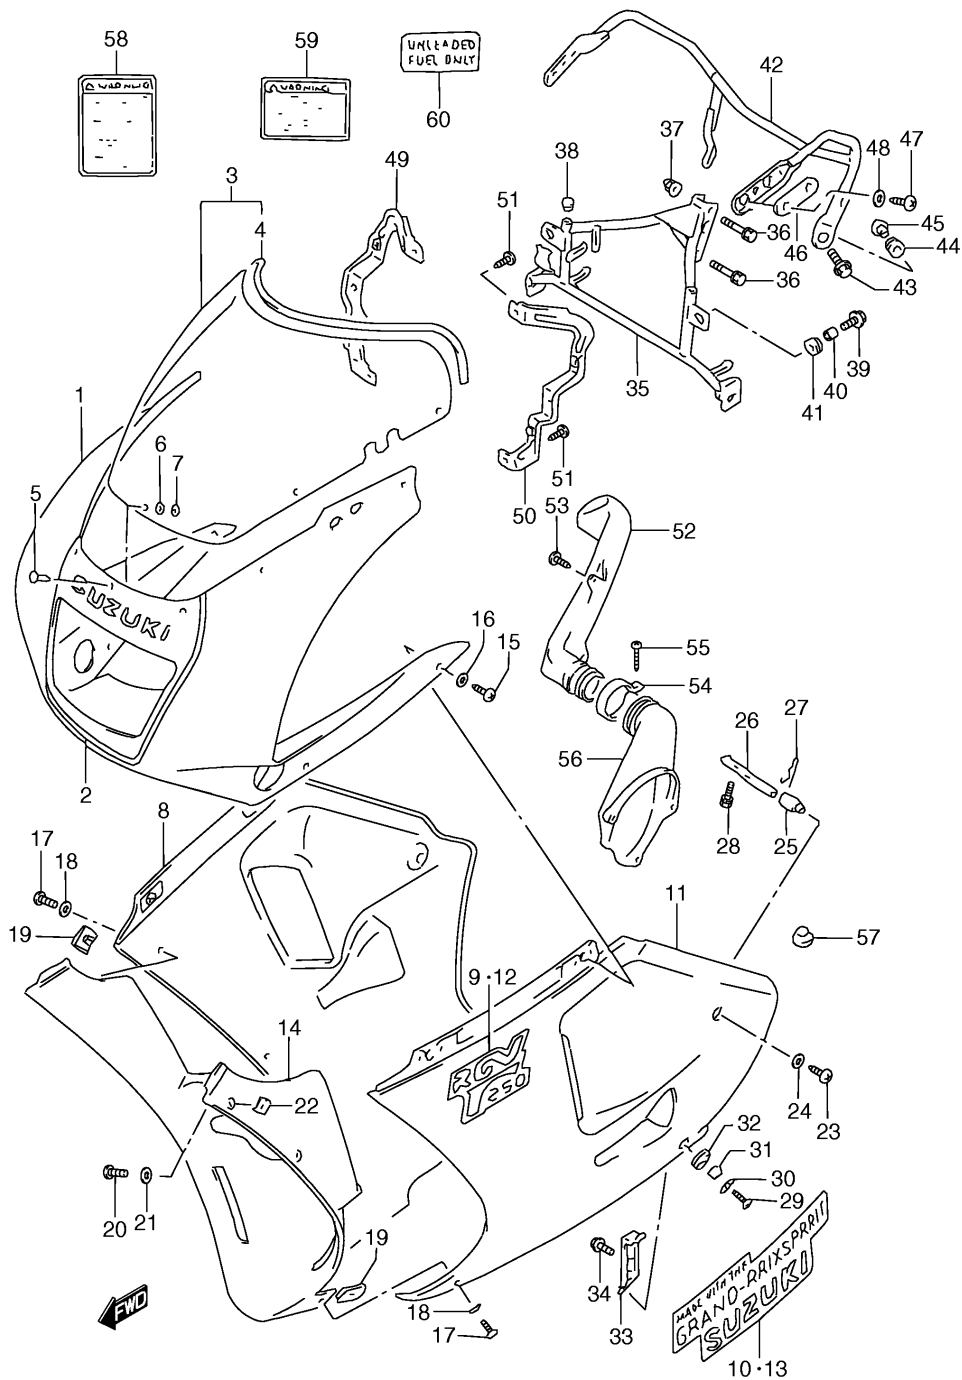

N° Réf.	N° Pièce	Désignation
49	94418-22D00	Bracket, Head Lamp Rh
50	94419-22D00	Bracket, Head Lamp Lh
51	03541-05165	Screw
52	94454-12C01	Body, Air Duct
53	02142-05124	Screw
54	09402-36403	Clamp
55	03211-04255	Screw
56	94455-22D00	Body, Air Duct
57	09321-10018	Cushion
58	68612-48B00	Label, Warning Screen
58	68612-48B10	Label, Warning Screen
58	68612-48B20	Label, Warning Screen
59	68319-40C00	Label, Warning Safety
59	68319-40C20	Label, Warning Safety
59	68319-40C30	Label, Warning Safety
59	68319-40C40	Label, Warning Safety
60	86932-73060	Label, Caution Fuel
60	68623-22D00	Label, Caution Fuel