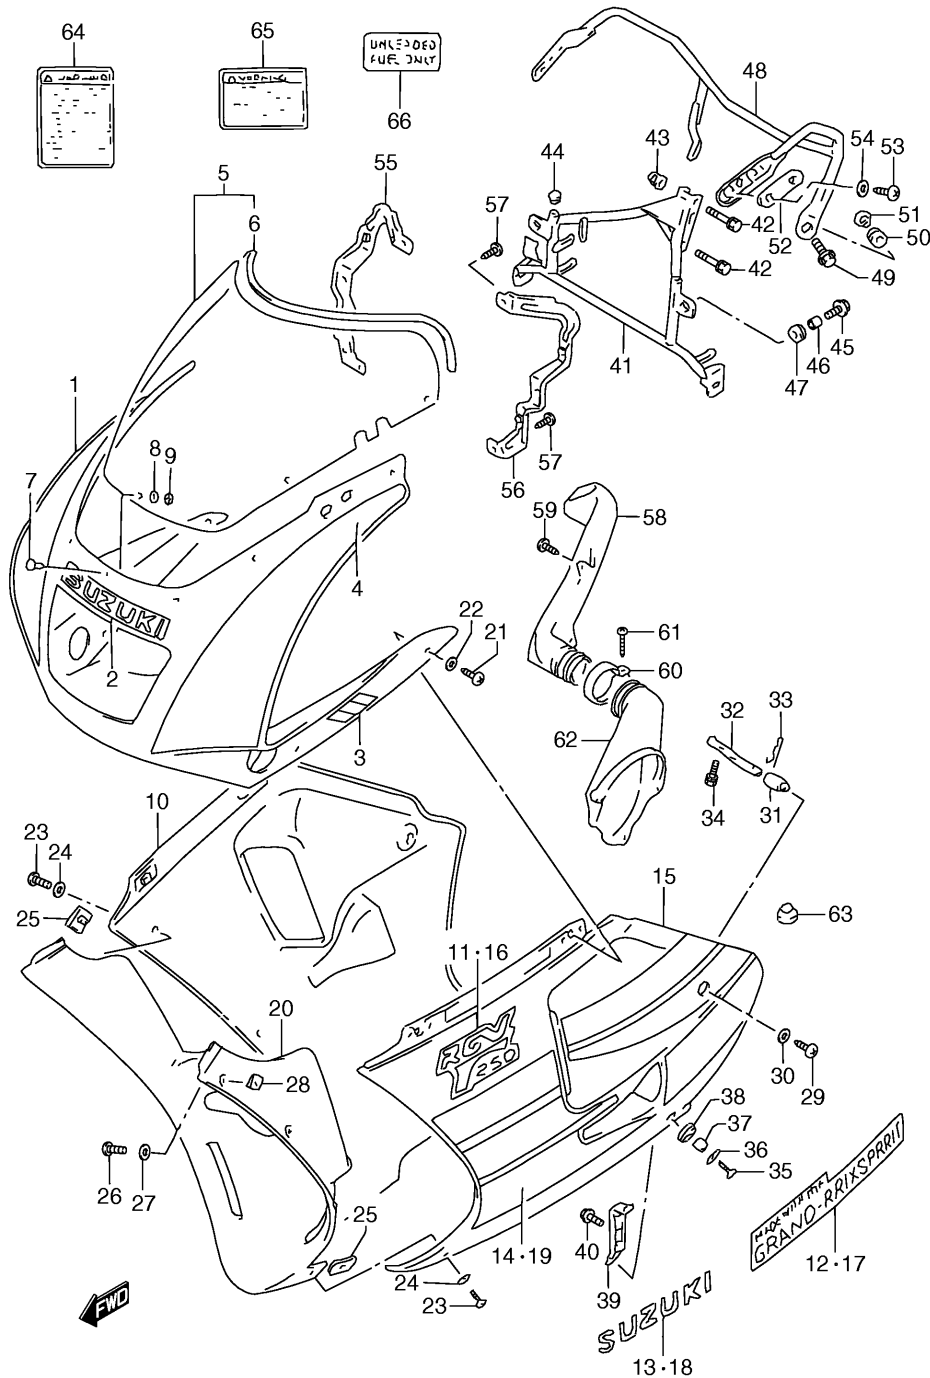

N° Réf.	N° Pièce	Désignation
49	09116-06143	Bolt (6x20)
50	09320-09009	Cushion
51	09169-06062	Washer
52	94576-22D00	Cushion, Rear View Mirror
53	09136-06004	Screw (6x12)
54	09161-06023	Washer
55	94418-22D00	Bracket, Head Lamp Rh
56	94419-22D00	Bracket, Head Lamp Lh
57	03541-05165	Screw
58	94454-12C01	Body, Air Duct
59	02142-05124	Screw
60	09402-36403	Clamp
61	03211-04255	Screw
62	94455-22D00	Body, Air Duct
63	09321-10018	Cushion
64	68612-48B00	Label, Warning Screen
64	68612-48B10	Label, Warning Screen
64	68612-48B20	Label, Warning Screen
65	68319-40C00	Label, Warning Safety
65	68319-40C20	Label, Warning Safety
65	68319-40C30	Label, Warning Safety
65	68319-40C40	Label, Warning Safety
66	86932-73060	Label, Caution Fuel
66	68623-22D00	Label, Caution Fuel