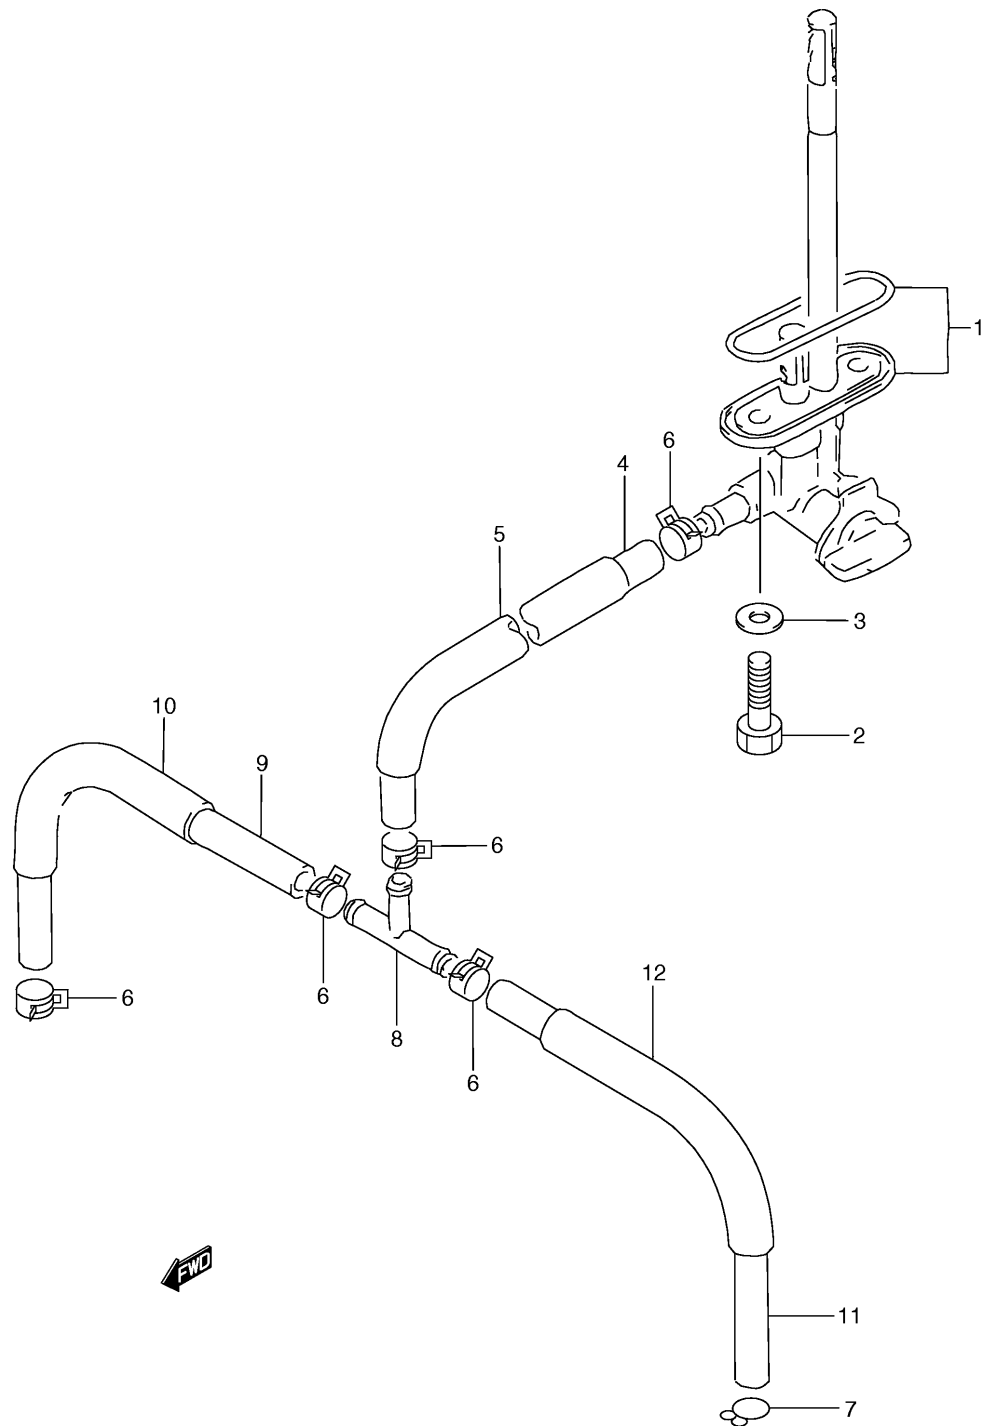

N° Réf.	N° Pièce	Désignation
1	44300-22D00	Cock Assy, Fuel
2	09128-06006	Screw (6x20)
3	09168-06026	Gasket (6.4x11.5x0.8)
4	09354-70113-600	Hose (7x11x600)
5	09352-13162-600	Protector (13.5x16.5x600)
6	09401-10409	Clip
7	09401-12403	Clip
8	09367-08004	3 Way
9	09354-70113-600	Hose (7x11x600)
10	09352-13162-600	Protector (13.5x16.5x600)
11	09354-70113-600	Hose (7x11x600)
12	09352-13162-600	Protector (13.5x16.5x600)