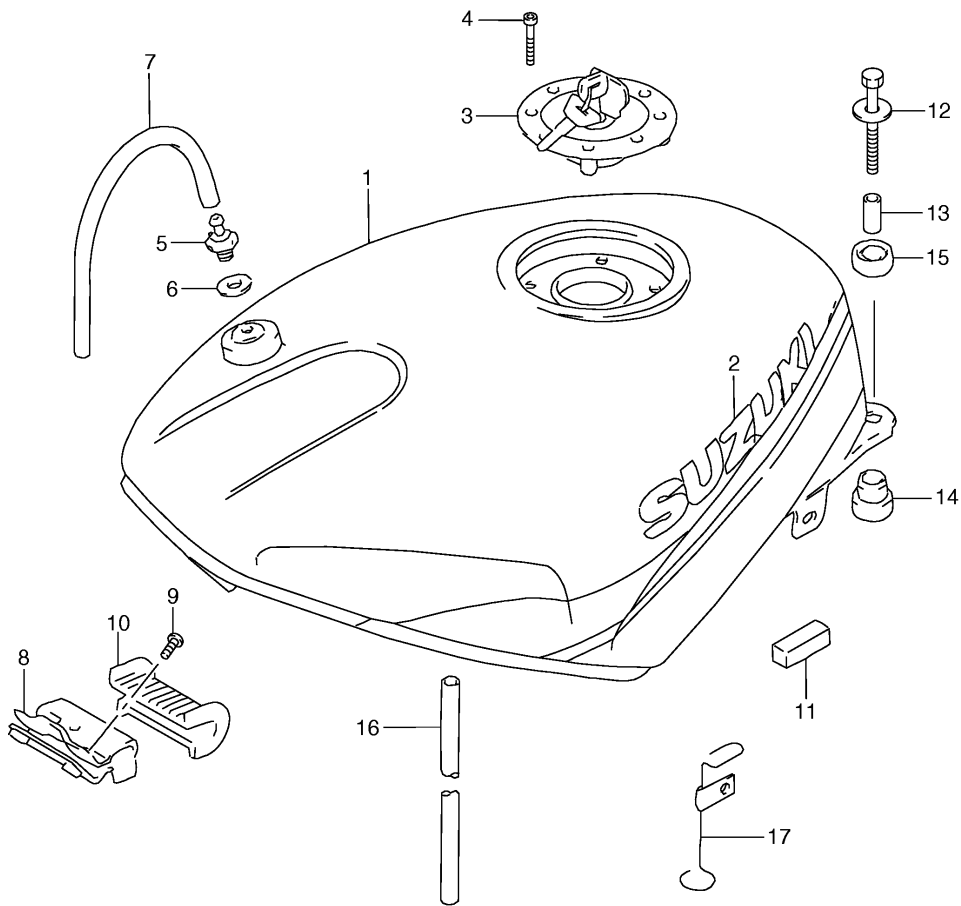

N° Réf.	N° Pièce	Désignation
1	44100-22D00-33J	Tank Assy, Fuel (black)
1	44100-22D00-3SH	Tank Assy, Fuel
1	44100-22D20-33J	Tank Assy, Fuel (black)
1	44100-22D20-3SH	Tank Assy, Fuel
2	68111-43400-0FP	• . Emblem (silver)
2	68111-43400-0JW	• . Emblem (white)
3	44201-01851	Cap Set, Fuel Tank
4	09106-05017	Bolt (1:20)
5	44240-06B10	Plug, Fuel Tank Breather
6	09168-12012	Gasket
7	09352-50823-600	Hose (5x8.2x600)
8	44521-32C00	Bracket, Fuel Tank
9	02142-06167	Screw
10	44511-32C00	Cushion, Fuel Tank Front
11	44545-20A00	Cushion, Fuel Tank Side
12	01550-06307	Bolt
13	09180-06072	Spacer (6.4x9x18)
14	09320-10020	Cushion
15	09320-14013	Cushion
16	09352-50823-00B	Hose (5x8.2x2000)
17	44480-22D00	Guide, Drain Hose