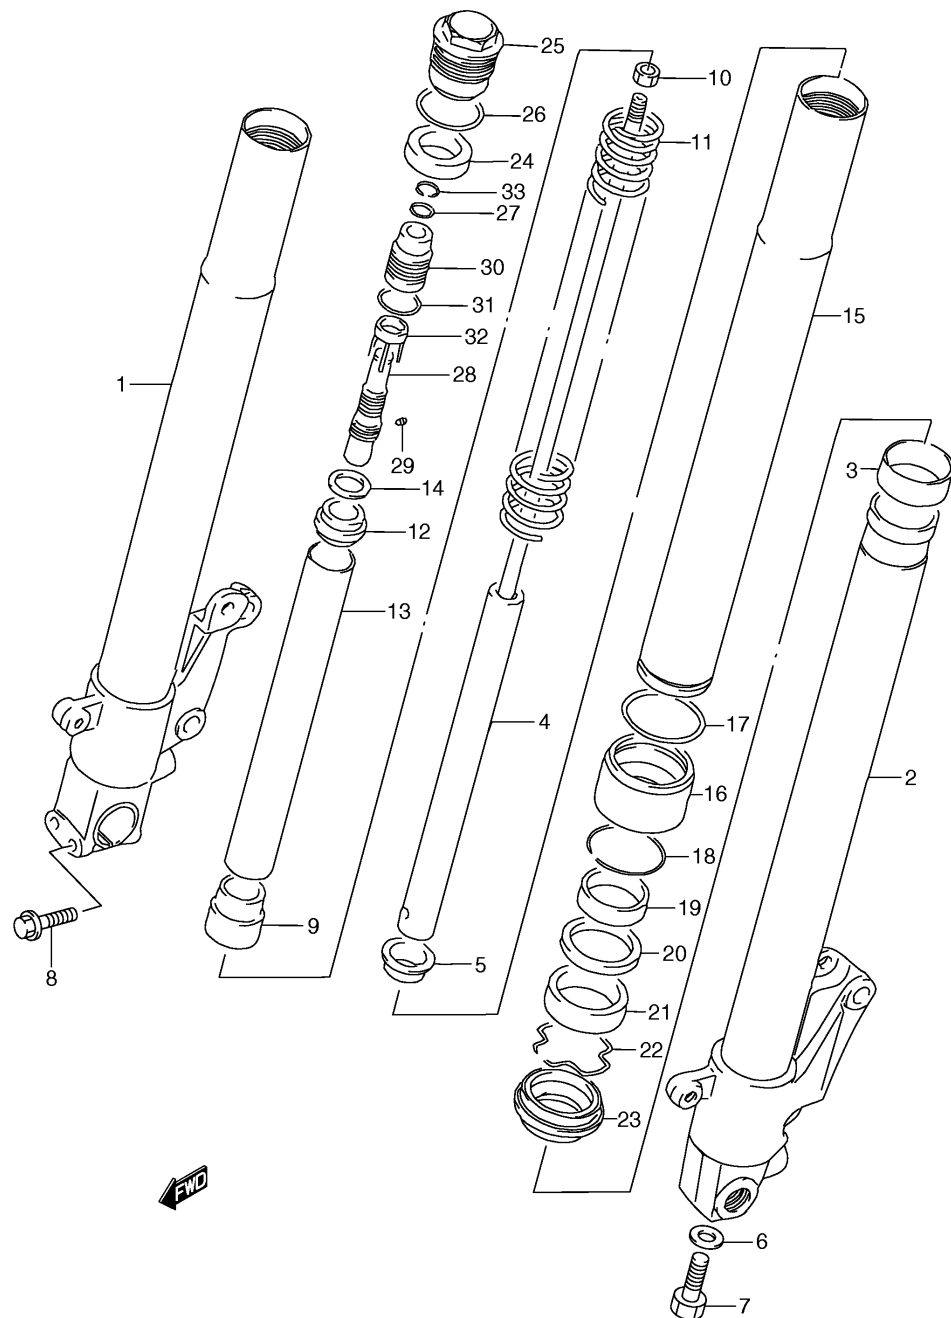

N° Réf.	N° Pièce	Désignation
1	45100-22D01-58R	Seat Assy (black)
2	45111-22D00	• . Frame, Seat Bottom
3	45219-22D00	• . Collar, Front
4	45149-22D00	• . Cushion, Seat
5	08316-26046	• . Nut
6	45149-31300	• . Cushion
7	09321-10011	• . Cushion
8	45119-22D00	Plate, Seat Front
9	09106-06065	Bolt
10	45300-22D00-58R	Seat Assy, Pillion (black)
11	45280-12C10	• . Cable, Pillion Seat
12	45500-22D30-0JW	Box, Seat Tail (white)
13	68160-22D40-0NE	• . Tape Set
14	45500-22D00-33J	Box, Seat Tail (black)
15	68160-22D30-M26	• . Tape Set
23	03541-05126	• . Screw, Center
26	45220-13601	Lock Assy, Seat Striker
27	02112-06356	Screw
28	09407-18403	Clamp
29	95700-06840	Lock Set, Seat
30	45285-22D10	Bracket, Seat Lock
31	09139-06048	Screw
32	63411-35B00	Cushion, Seat Lock

N° Réf.	N° Pièce	Désignation
1	45100-22D01-58R	Seat Assy (black)
2	45111-22D00	• . Frame, Seat Bottom
3	45219-22D00	• . Collar, Front
4	45149-22D00	• . Cushion, Seat
5	08316-20043	• . Nut
6	45149-31300	• . Cushion
7	09321-10011	• . Cushion
8	45119-22D00	Plate, Seat Front
9	07130-06355	Bolt
10	45300-33C10-5FM	Seat Assy, Pillion (blue)
10	45300-33C10-6BY	Seat Assy, Pillion (black)
12	45220-13601	Lock Assy, Seat Striker
13	02112-06353	Screw
14	09407-18403	Clamp
15	95700-12852	Lock Set, Seat
16	45285-22D10	Bracket, Seat Lock
17	09139-06075	Screw, Seat Lock
18	09139-06064	Screw, Bracket